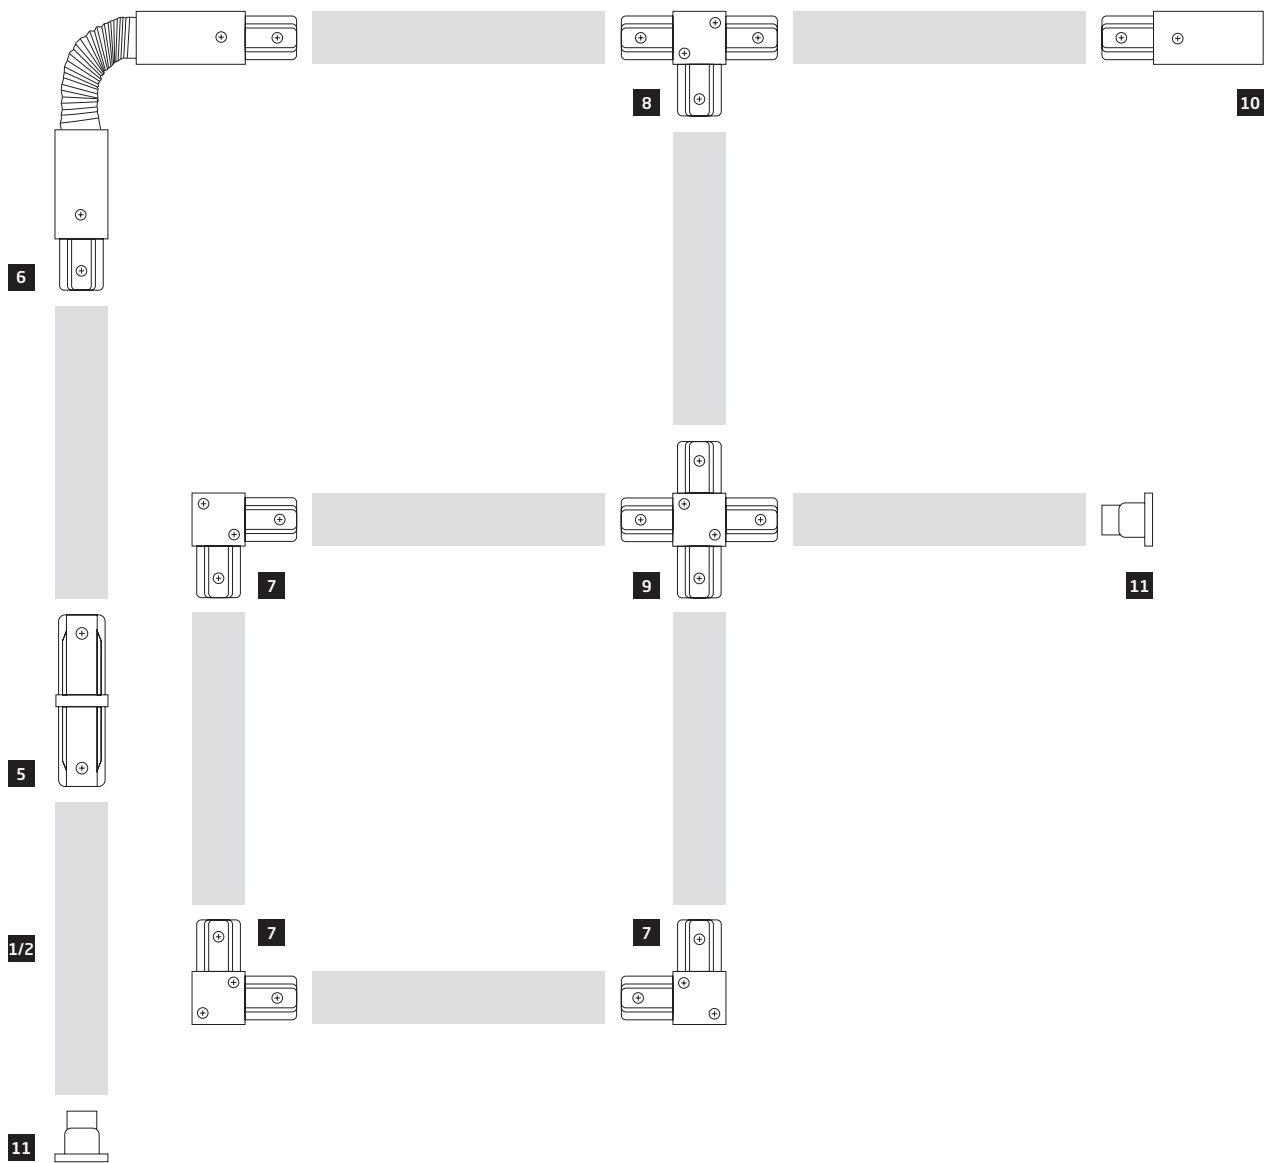

PROFILE TRACK LIGHTS SYSTEM

5 PROFILE STRAIGHT CONNECTOR

plastic PC, steel, copper

9454 9453

6 PROFILE FLEX CONNECTOR

plastic PC, steel, copper

8382 8383

WHITE

BLACK

7 PROFILE L CONNECTOR

plastic PC, steel, copper

9456 9455

8 PROFILE T CONNECTOR

plastic PC, steel, copper

9187 9186

9 PROFILE X CONNECTOR

plastic PC, steel, copper

9190 9188

10 PROFILE POWER END CAP

plastic PC, steel, copper

9462 9463

11 PROFILE DEAD END CAP

plastic PC

9457 9458