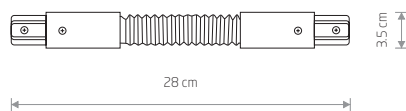

PROFILE TRACK LIGHTS SYSTEM

5 PROFILE STRAIGHT CONNECTOR

plastic PC, steel, copper

9454 9453

6 PROFILE FLEX CONNECTOR

plastic PC, steel, copper

8382 8383

WHITE

BLACK

7 PROFILE L CONNECTOR

plastic PC, steel, copper

9456 9455

8 PROFILE T CONNECTOR

plastic PC, steel, copper

9187 9186

9 PROFILE X CONNECTOR