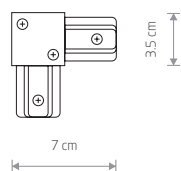

7 PROFILE L CONNECTOR

plastic PC, steel, copper

9456 9455