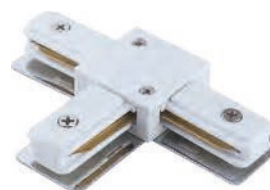

PROFILE TRACK LIGHTS SYSTEM

5 PROFILE STRAIGHT CONNECTOR

plastic PC, steel, copper

9454 9453

6 PROFILE FLEX CONNECTOR

plastic PC, steel, copper

8382 8383

WHITE

BLACK

7 PROFILE L CONNECTOR

plastic PC, steel, copper

9456 9455

8 PROFILE T CONNECTOR

plastic PC, steel, copper

9187 9186

9 PROFILE X CONNECTOR

plastic PC, steel, copper

9190 9188

10 PROFILE POWER END CAP

plastic PC, steel, copper

9462 9463

11 PROFILE DEAD END CAP

plastic PC

9457 9458