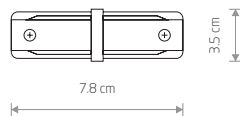

PROFILE TRACK LIGHTS SYSTEM

5 PROFILE STRAIGHT CONNECTOR

plastic PC, steel, copper

9454 9453

6 PROFILE FLEX CONNECTOR

plastic PC, steel, copper

8382 8383

WHITE