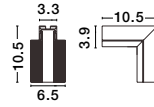

Q-CONNECTOR | 9136303

Corner Connector for
Recess Magnetic Profile 90°
Sandy Black Aluminium
L: 30.3 W1: 2.3 W2: 6.5 H: 3.9 cm
Cut Out: 2.6 cm

V-CONNECTOR | 9236105

Corner Connector for
Recess Magnetic Profile 90°
Sandy Black Aluminium
L: 10.5 W1: 2.3 W2: 6.5 H: 3.9 cm
Cut Out: 2.6 cm