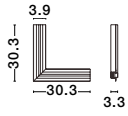

Q-CONNECTOR | 9136303

Corner Connector for
Recess Magnetic Profile 90°
Sandy Black Aluminium
L: 30.3 W1: 2.3 W2: 6.5 H: 3.9 cm
Cut Out: 2.6 cm

V-CONNECTOR | 9236105

Corner Connector for
Recess Magnetic Profile 90°
Sandy Black Aluminium
L: 10.5 W1: 2.3 W2: 6.5 H: 3.9 cm
Cut Out: 2.6 cm