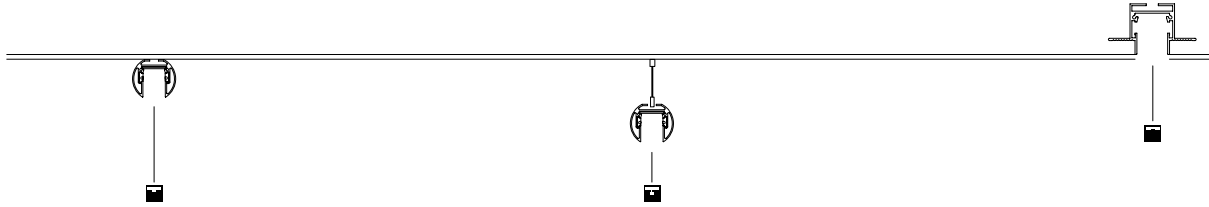

SURFACE MOUNTED

PENDANT SUSPENDED

BUILT IN RECESSED

SURFACE - PENDANT APPLICATION

PLANET 01 | 9136338

Surface or Pendant
 Magnetic Profile IP20
 Sandy Black Aluminium
 Max Power 300 Watt
 L: 200 W1: 2.3 W2: 4.4 H: 3.9 cm

PLANET 02 | 9136101

Surface or Pendant
 Magnetic Profile IP20
 Sandy Black Aluminium
 Max Power 300 Watt
 L: 100 W1: 2.3 W2: 4.4 H: 3.9 cm

RECESS APPLICATION

PLANET 03 | 9136335

Trimless Recess
 Magnetic Profile IP20
 Sandy Black Aluminium
 Max Power 300 Watt
 L: 200 W1: 2.3 W2: 6.5 H: 3.9 cm
 Cut Out: 2.6 cm

PLANET 04 | 9136100

Trimless Recess
 Magnetic Profile IP20
 Sandy Black Aluminium
 Max Power 300 Watt
 L: 100 W1: 2.3 W2: 6.5 H: 3.9 cm
 Cut Out: 2.6 cm

On our website you will find installation instructions!