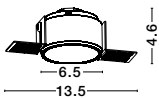

**TRIMLESS  
GU10**

**BRAD | 9017402**

Sandy White Aluminium Trimless  
LED GU10 1x10 Watt  
220-240 Volt  
IP20 Bulb Excluded  
D: 6.5 H: 4.6 cm  
Cut Out: 7.2 cm

**BRAD | 9017403**

Sandy Black Aluminium Trimless  
LED GU10 1x10 Watt  
220-240 Volt  
IP20 Bulb Excluded  
D: 6.5 H: 4.6 cm  
Cut Out: 7.2 cm