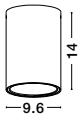

NIDO | 9012171

Sandy White Aluminium
LED GU10 1x10 Watt IP20
220-240 Volt Bulb Excluded
D: 9.6 H: 14 cm

NIDO | 9012172

Sandy Black Aluminium
LED GU10 1x10 Watt IP20
220-240 Volt Bulb Excluded
D: 9.6 H: 14 cm

NIDO | 9012173

Gold Aluminium
LED GU10 1x10 Watt IP20
220-240 Volt Bulb Excluded
D: 9.6 H: 14 cm

RING

9012174 **9012175**
Matt Gold Matt Silver

RING

9012174 **9012175**
Matt Gold Matt Silver