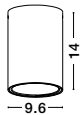

NIDO | 9012171

Sandy White Aluminium
LED GU10 1x10 Watt IP20
220-240 Volt Bulb Excluded
D: 9.6 H: 14 cm

NIDO | 9012172

Sandy Black Aluminium
LED GU10 1x10 Watt IP20
220-240 Volt Bulb Excluded
D: 9.6 H: 14 cm

NIDO | 9012173

Gold Aluminium
LED GU10 1x10 Watt IP20
220-240 Volt Bulb Excluded
D: 9.6 H: 14 cm

RING

9012174 **9012175**
Matt Gold Matt Silver

RING

9012174 **9012175**
Matt Gold Matt Silver