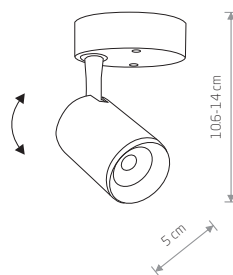

IRIS LED 8994

IRIS LED 8994

IRIS LED

painting aluminum, plastic

8993 8994

Item No.	Power	Colour temp.	Luminous flux	Beam angle	Colour Rendering Index (CRI)	Input	Safety type	Power factor	Ingress protection	Lifetime
8993	7W LED	3000K	480 lm	30°	≥ 80	~220-230 V, 50/60 Hz	☐	>0,5	IP20	30000h
8994	7W LED	3000K	430 lm	30°	≥ 80	~220-230 V, 50/60 Hz	☐	>0,5	IP20	30000h