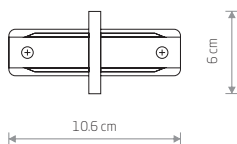

PROFILE RECESSED TRACK LIGHTS SYSTEM

3 PROFILE RECESSED STRAIGHT CONNECTOR

plastic PC, steel, copper

8967 8968

4 PROFILE RECESSED FLEX CONNECTOR

plastic PC, steel, copper

8384 8385

WHITE

BLACK

5 PROFILE RECESSED L CONNECTOR

plastic PC, steel, copper

8970 8971

6 PROFILE RECESSED T CONNECTOR

plastic PC, steel, copper

8834 8835

7 PROFILE RECESSED X CONNECTOR