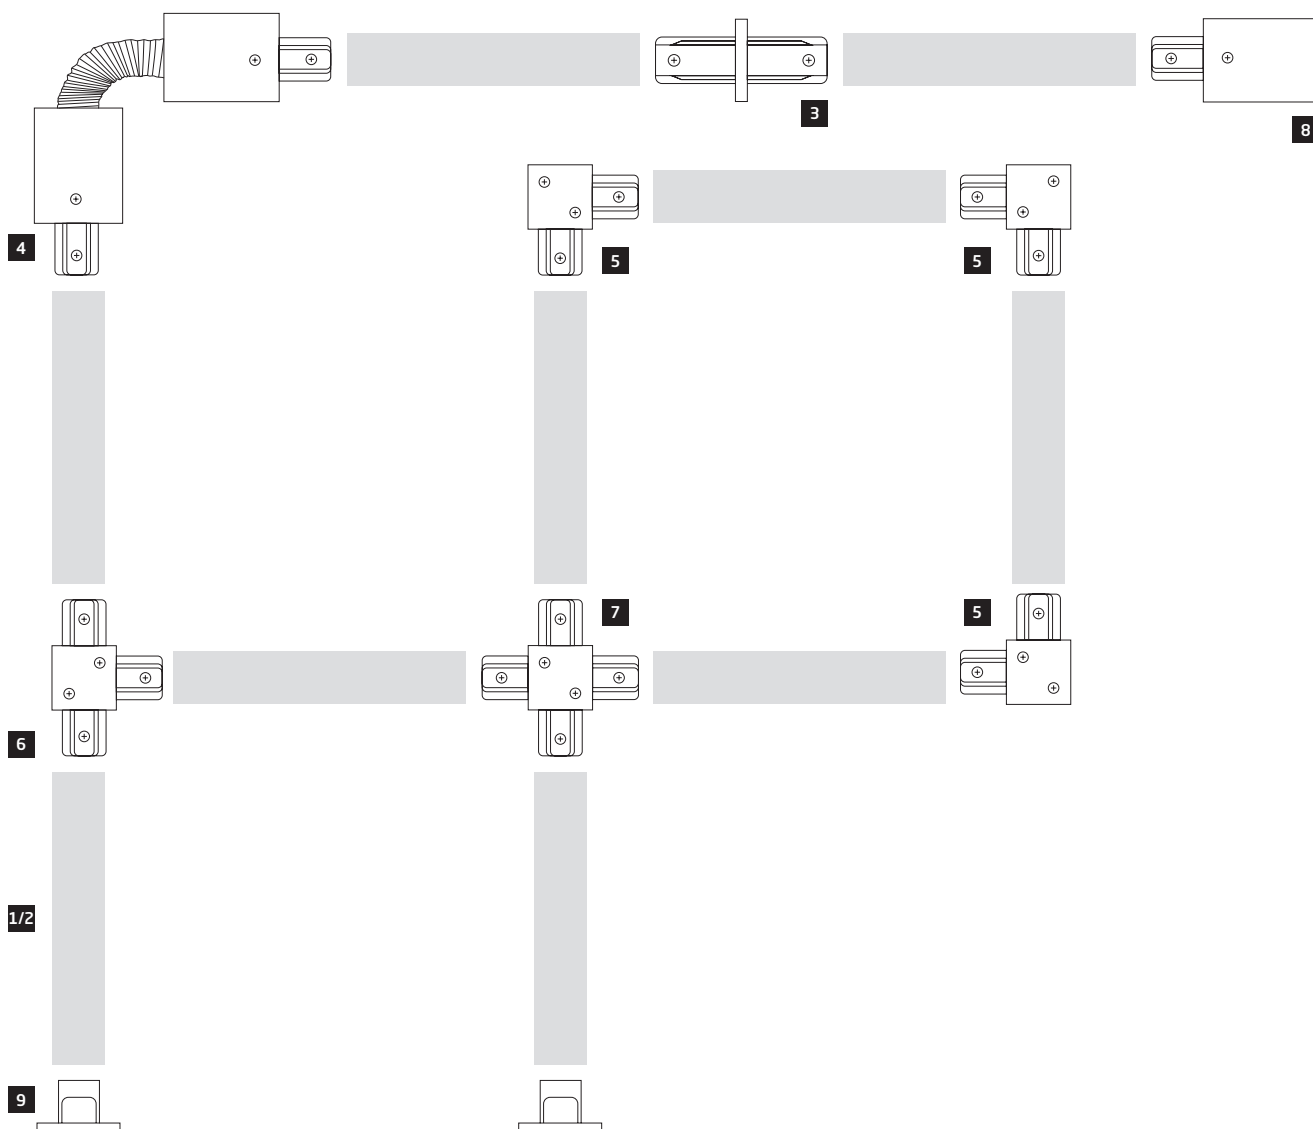

PROFILE RECESSED TRACK LIGHTS SYSTEM

3 PROFILE RECESSED STRAIGHT CONNECTOR

plastic PC, steel, copper

8967 8968

4 PROFILE RECESSED FLEX CONNECTOR

plastic PC, steel, copper

8384 8385

WHITE

BLACK

5 PROFILE RECESSED L CONNECTOR

plastic PC, steel, copper

8970 8971

6 PROFILE RECESSED T CONNECTOR

plastic PC, steel, copper

8834 8835

7 PROFILE RECESSED X CONNECTOR

plastic PC, steel, copper

8836 8837

8 PROFILE RECESSED POWER END CAP

plastic PC, steel, copper

8972 8973

9 PROFILE RECESSED DEAD END CAP

plastic PC

8974 8975

10 PROFILE RECESSED FIXING SET

steel

8805