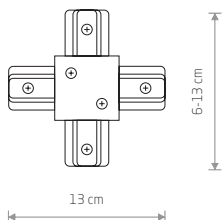

7 PROFILE RECESSED X CONNECTOR

plastic PC, steel, copper

8836 8837