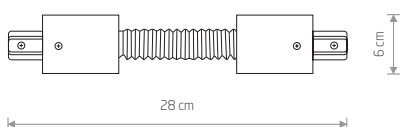

PROFILE RECESSED TRACK LIGHTS SYSTEM

3 PROFILE RECESSED STRAIGHT CONNECTOR

plastic PC, steel, copper

8967 8968

4 PROFILE RECESSED FLEX CONNECTOR

plastic PC, steel, copper

8384 8385

WHITE

BLACK

5 PROFILE RECESSED L CONNECTOR

plastic PC, steel, copper

8970 8971

6 PROFILE RECESSED T CONNECTOR

plastic PC, steel, copper

8834 8835

7 PROFILE RECESSED X CONNECTOR