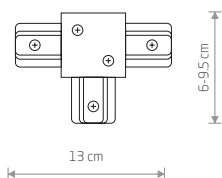

BLACK

5 PROFILE RECESSED L CONNECTOR

plastic PC, steel, copper

8970 8971

6 PROFILE RECESSED T CONNECTOR

plastic PC, steel, copper

8834 8835

7 PROFILE RECESSED X CONNECTOR