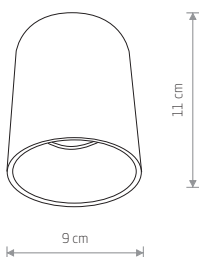

EYE TONE

painting steel, plastic ABS

8932 8928

1xGU10, max 10W only LED

EYE TONE

painting steel, plastic ABS

8931 8926

1xGU10, max 10W only LED

EYE TONE

painting steel, plastic ABS

8930 8925

1xGU10, max 10W only LED