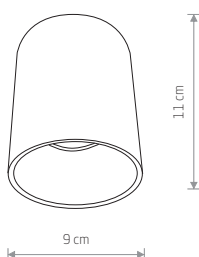

EYE TONE

painting steel, plastic ABS

8932 8928

1xGU10, max 10W only LED

EYE TONE

painting steel, plastic ABS

8931 8926

1xGU10, max 10W only LED

EYE TONE

painting steel, plastic ABS

8930 8925

1xGU10, max 10W only LED