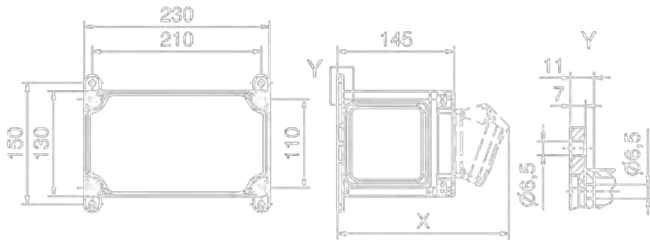

depth x in (mm)		30 MB 208	
with	IP44	with	IP44
OTC operating window	180	CEE 16A 5p	207
domestic socket	162	CEE 32A 3p/4p	211
CEE 16A 3p	200	CEE 32A 5p	213
CEE 16A 4p	204	CEE 63A 3p/4p/5p	229

- Dimension of enclosure: 130 x 230 mm
- Housing made of high-grade, impact-resistant plastic
- Top and bottom can be sealed together
- With external and internal fastening
- Permanently attached cover screws
- Top section straight, CEE sockets angled
- All CEE sockets with screwless, maintenance-free QUICK-CONNECT technology
- Colours: bottom - black, top - electro-grey (enclosure top optionally available in the colours yellow, red, blue or silver)
- Accessories: see page 136

VARIABOX -S

Order no. 89003
Components:
3 domestic sockets 16A, 230V ~
(system F - German earthing System)

Cable entry at top and bottom:
each with 1x M12, 1x M20, 2x M25

Connection option:
for 1 cable up to 5 x 6 mm²

VARIABOX -S

Order no. 89006
Components:
4 domestic sockets 16A, 230V ~
(system F - German earthing System)

Cable entry at top and bottom:
each with 1x M12, 1x M20, 2x M25

Connection option:
for 1 cable up to 5 x 6 mm²

VARIABOX -S

Order no. 89002
Components:
1 domestic socket 16A, 230V
(system F - German earthing System)
1 CEE socket 16A, 400V, 5p

Cable entry at top and bottom:
each with 1x M12, 1x M20, 2x M25

Connection option:
for 1 cable up to 5 x 6 mm²

VARIABOX -S

Order no. 89004
Components:
2 domestic sockets 16A, 230V ~
(system F - German earthing System)
1 CEE socket 16A, 400V, 5p

Cable entry at top and bottom:
each with 1x M12, 1x M20, 2x M25

Connection option:
for 1 cable up to 5 x 6 mm²

VARIABOX -S

Order no. 89058
Components:
2 domestic sockets 16A, 230V ~
(system F - German earthing System)
1 CEE socket 32A, 400V, 5p

Cable entry at top and bottom:
each with 1x M25, 1x M32

Connection option:
for 1 cable up to 3 x 4 mm² and
1 cable up to 5 x 6 mm²

VARIABOX -S

Order no. 89000
Components:
2 CEE sockets 16A, 400V, 5p

Cable entry at top and bottom:
each with 1x M12, 1x M20, 2x M25

Connection option:
for 1 cable up to 5 x 6 mm²