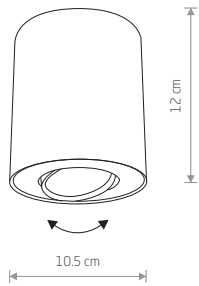

### SET

■ painted steel

■ 8900    ■ 8895

■ 1xGU10, max 10W only LED

### SET

■ painted steel, painted aluminum

■ 8902    ■ 8897

■ 1xGU10, max 10W only LED

### SET

■ painted steel

■ 8901    ■ 8896

■ 1xGU10, max 10W only LED

### SET

■ painted steel

■ 8903    ■ 8898

■ 1xGU10, max 10W only LED