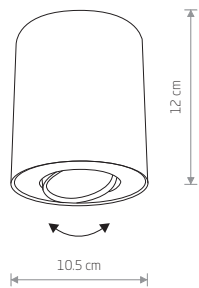

### SET

■ painted steel

■ 8900    ■ 8895

■ 1xGU10, max 10W only LED

### SET

■ painted steel, painted aluminum

■ 8902    ■ 8897

■ 1xGU10, max 10W only LED

### SET

■ painted steel

■ 8901    ■ 8896

■ 1xGU10, max 10W only LED

### SET

■ painted steel

■ 8903    ■ 8898

■ 1xGU10, max 10W only LED