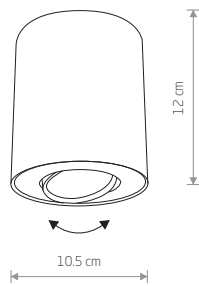

### SET

■ painted steel

■ 8900    ■ 8895

■ 1xGU10, max 10W only LED

### SET

■ painted steel, painted aluminum

■ 8902    ■ 8897

■ 1xGU10, max 10W only LED

### SET

■ painted steel

■ 8901    ■ 8896

■ 1xGU10, max 10W only LED

### SET

■ painted steel

■ 8903    ■ 8898

■ 1xGU10, max 10W only LED