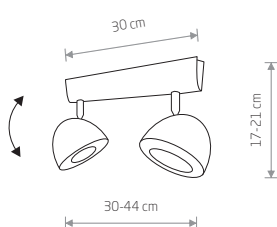

VESPA

painted steel, chrome

9593 8840

2xGU10 ES111, max 75W