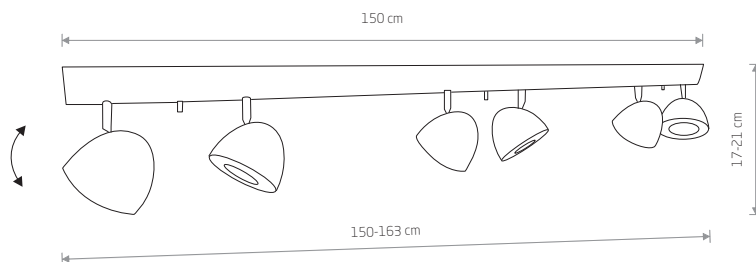

## VESPA

painted steel, chrome

9595 8842

6xGU10 ES111, max 75W