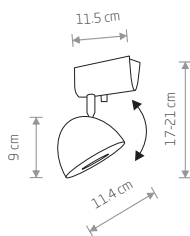

## VESPA

painted steel, chrome

9595 8842

6xGU10 ES111, max 75W

## VESPA

painted steel, chrome

9594 8838

1xGU10 ES111, max 75W

## VESPA

painted steel, chrome

9592 8841

3xGU10 ES111, max 75W