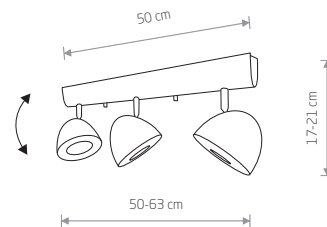

VESPA

painted steel, chrome

9592 8841

3xGU10 ES111, max 75W