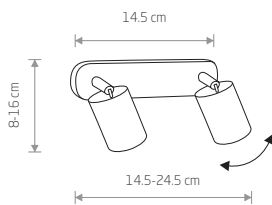

EYE SPOT

painting steel, chrome

6015 6135

6140 6020

2xGU10, max 10W only LED

painting steel, solid brass

8817

2xGU10, max 10W only LED