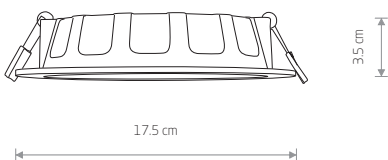

### CL KOS LED 8W

plastic

8782 3000K 8781 4000K

cut out ø 100 mm

### CL KOS LED 10W

plastic

8780 3000K 8778 4000K

cut out ø 125 mm

### CL KOS LED 16W

plastic

8777 3000K 8776 4000K

cut out ø 150 mm