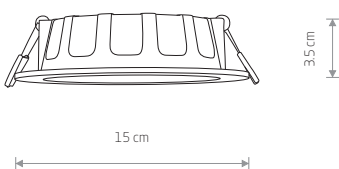

### CL KOS LED 8W

plastic

8782 3000K 8781 4000K

cut out ø 100 mm

### CL KOS LED 10W

plastic

8780 3000K 8778 4000K

cut out ø 125 mm

### CL KOS LED 16W

plastic

8777 3000K 8776 4000K

cut out ø 150 mm