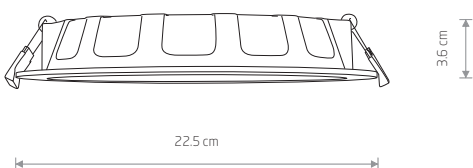

### CL KOS LED 8W

plastic

8782 3000K 8781 4000K

cut out ø 100 mm

### CL KOS LED 10W

plastic

8780 3000K 8778 4000K

cut out ø 125 mm

### CL KOS LED 16W

plastic

8777 3000K 8776 4000K

cut out ø 150 mm