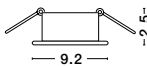

ENZO | 834802

Sandy Black Aluminium
 Consists of 3 Parts
 LED GU10 1x10 Watt IP20
 220-240 Volt Bulb Excluded
 D: 9.2 H: 2.5 cm
 Cut Out: 7.8 cm

ENZO | 834801

Sandy White Aluminium
 Consists of 3 Parts
 LED GU10 1x10 Watt IP20
 220-240 Volt Bulb Excluded
 D: 9.2 H: 2.5 cm
 Cut Out: 7.8 cm

TAKE | 9350443

Sandy Black Aluminium
 Consists of 2 Parts
 LED GU10 1x10 Watt IP20
 220-240 Volt Bulb Excluded
 D: 9.2 H: 4.2 cm
 Cut Out: 7.6 cm

TAKE | 9350444

Sandy Black Aluminium
 Consists of 2 Parts
 LED GU10 1x10 Watt IP20
 220-240 Volt Bulb Excluded
 D: 9.2 H: 4.2 cm
 Cut Out: 7.6 cm