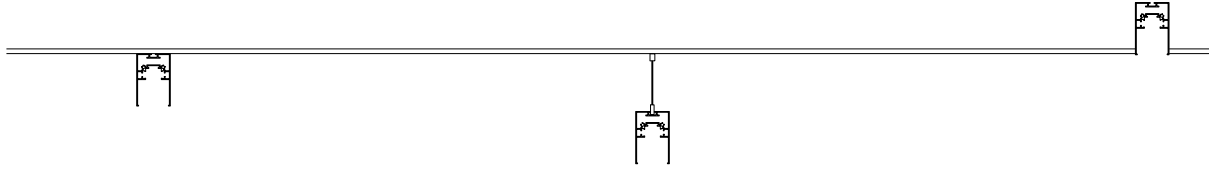

SURFACE MOUNTED

PENDANT SUSPENDED

BUILT IN RECESSED