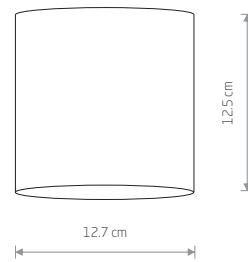

FLEA

painting steel

8202 8203

1xGX53, max 12W

POINT TONE

painting steel, plastic ABS

8220 8221 8222

8225 8224 8223

1xGU10, max 10W only LED