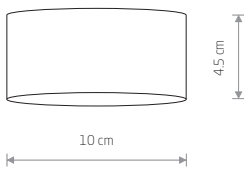

FLEA

painting steel

8202 8203

1xGX53, max 12W

POINT TONE

painting steel, plastic ABS

8220 8221 8222

8225 8224 8223

1xGU10, max 10W only LED