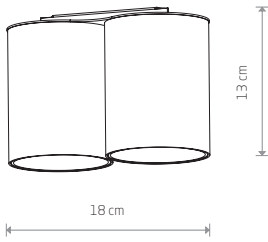

EYE TONE 8087

EYE TONE

painting steel, plastic ABS

■ 8086 ■ 8087

■ 8088 ■ 7665

● 2xGU10, max 10W only LED

EYE TONE 8093

EYE TONE