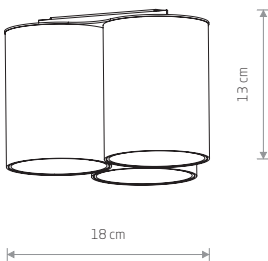

EYE TONE 8087

EYE TONE

painting steel, plastic ABS

■ 8086 ■ 8087

■ 8088 ■ 7665

● 2xGU10, max 10W only LED

EYE TONE 8093

EYE TONE

painting steel, plastic ABS

■ 8091 ■ 8092

■ 8093 ■ 7666

● 3xGU10, max 10W only LED

■ BLACK P013 RAL 9005 ■ WHITE P004 RAL 9003 ■ GOLD P021

EYE TONE 7666