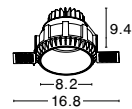

8016905 · 10W · 3000K
8016906 · 10W · 4000K