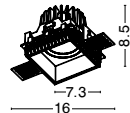

BELLUNO | 8019109