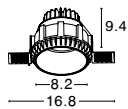

BELLUNO | 8019310