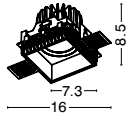

BELLUNO | 8014910