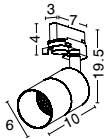

GU10

Rotating & Adjustable

DISS | 8008801

Sandy White Aluminium
Black Honeycomb
LED GU10 / MR16 1x10 Watt
Adaptor 2 wires 230 Volt
IP20 Bulb Excluded
D: 6 H: 19.5 cm

Compatible with 9193444 or 9052016 rail

Rotating & Adjustable

DISS | 8008802

Sandy Black Aluminium
Black Honeycomb
LED GU10 / MR16 1x10 Watt
Adaptor 2 wires 230 Volt
IP20 Bulb Excluded
D: 6 H: 19.5 cm

Compatible with 9193454 or 9052017 rail

Rotating & Adjustable

PARIS | 9011851

Sandy White Aluminium
LED GU10 1x10 Watt
Adaptor 4 wires 230 Volt
IP20 Bulb Excluded
D: 5.6 H: 16 cm

Compatible with 9193421 or 7770630 rail

Rotating & Adjustable

PARIS | 9011852

Sandy Black Aluminium
LED GU10 1x10 Watt
Adaptor 4 wires 230 Volt
IP20 Bulb Excluded
D: 5.6 H: 16 cm