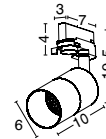

GU10

Rotating & Adjustable

DISS | 8008801

Sandy White Aluminium
Black Honeycomb
LED GU10 / MR16 1x10 Watt
Adaptor 2 wires 230 Volt
IP20 Bulb Excluded
D: 6 H: 19.5 cm

Compatible with 9193444 or 9052016 rail

Rotating & Adjustable

DISS | 8008802

Sandy Black Aluminium
Black Honeycomb
LED GU10 / MR16 1x10 Watt
Adaptor 2 wires 230 Volt
IP20 Bulb Excluded
D: 6 H: 19.5 cm

Compatible with 9193454 or 9052017 rail

Rotating & Adjustable