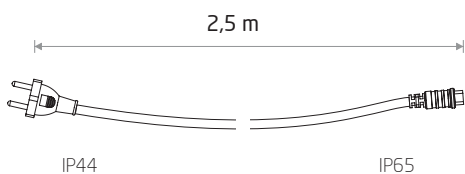

MAX 2000W MAX 80m CONNECTABLE

POWER CORD FOR FESTOON LIGHTS

rubber cable

7871

IP65

FESTOON LIGHTS 6M

rubber cable

7873

10xE27, max 15W

IP65

FESTOON LIGHTS 9M

rubber cable

7872

15xE27, max 15W

IP65

5 PC SET