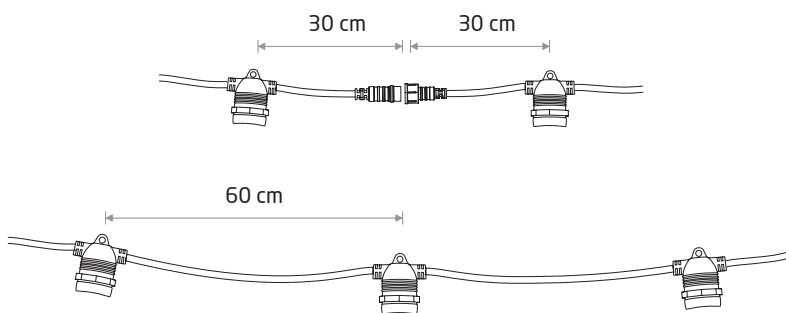

MAX 2000W MAX 80m CONNECTABLE

POWER CORD FOR FESTOON LIGHTS

rubber cable

7871

IP65

FESTOON LIGHTS 6M

rubber cable

7873

10xE27, max 15W

IP65

FESTOON LIGHTS 9M

rubber cable

7872

15xE27, max 15W

IP65

5 PC SET

BULB LED E27, A60 2W, 5 PC SET

glass

7487

BLACK