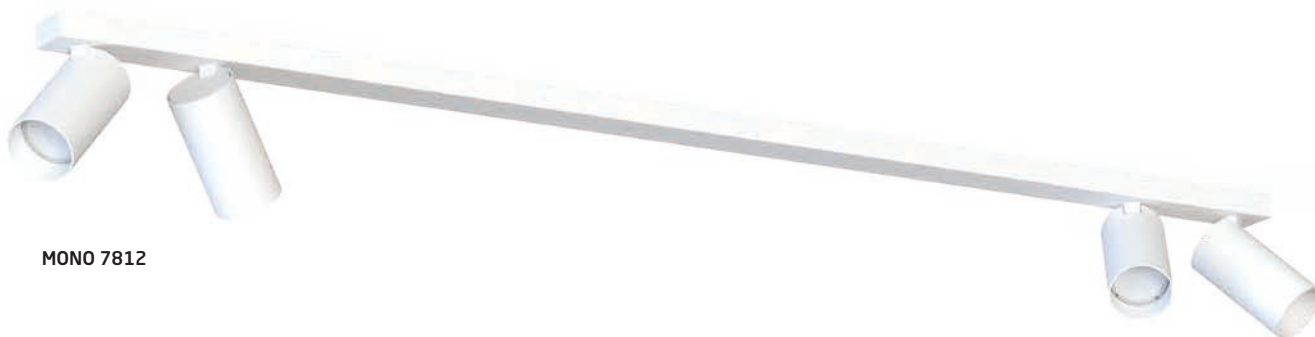

MONO 7811

## MONO

painted steel, plastic ABS

 7811	 7842
--	--

 7775	 7767
--	--

	 3xGU10, max 10W only LED
---	--

solid brass, painted steel, plastic ABS

 7783
--

	 3xGU10, max 10W only LED
---	--

## MONO

painted steel, plastic ABS

 7812	 7843
--	--

 7776	 7768
--	--

	 4xGU10, max 10W only LED
---	--

solid brass, painted steel, plastic ABS

 7784
--

	 4xGU10, max 10W only LED
---	--