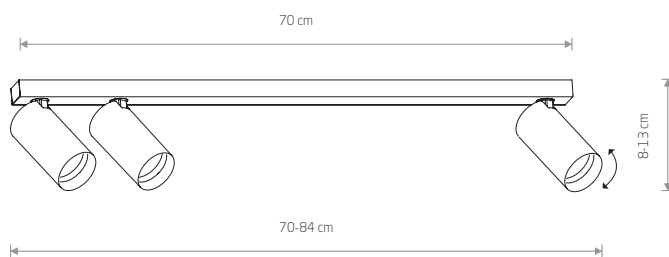

## MONO

painted steel, plastic ABS

 7811	 7842
--	--

 7775	 7767
--	--

	 3xGU10, max 10W only LED
---	--

solid brass, painted steel, plastic ABS

 7783
--

	 3xGU10, max 10W only LED
---	--

## MONO

painted steel, plastic ABS

 7812	 7843
--	--

 7776	 7768
--	--

	 4xGU10, max 10W only LED
---	--

solid brass, painted steel, plastic ABS

 7784
--

	 4xGU10, max 10W only LED
---	--