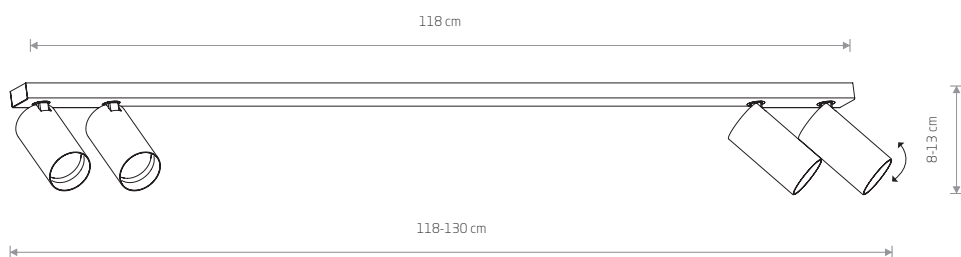

MONO

painted steel, plastic ABS

7812	7843

7776	7768

	4xGU10, max 10W only LED

solid brass, painted steel, plastic ABS

7784

	4xGU10, max 10W only LED