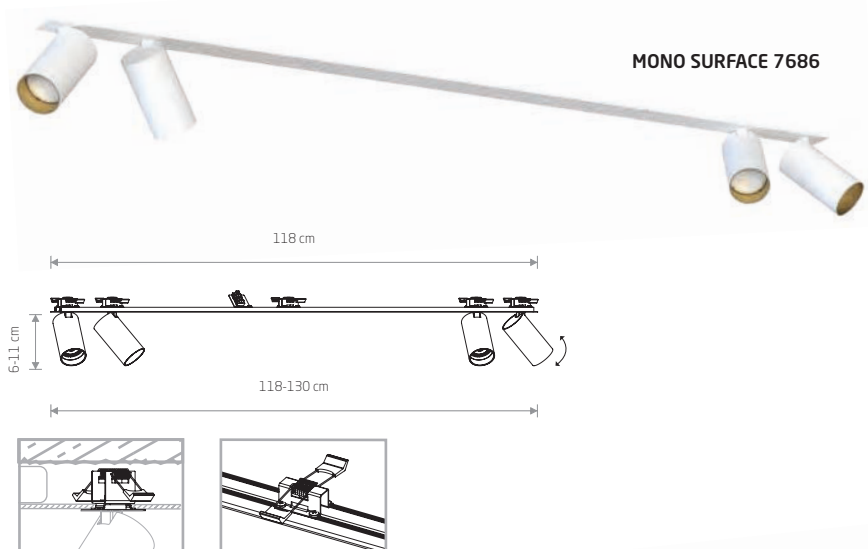

MONO SURFACE 7685

MONO SURFACE

painted steel, plastic ABS

7830 7835

7685 7691

3xGU10, max 10W only LED

solid brass, painted steel, plastic ABS

7746

3xGU10, max 10W only LED

cut out 690×31 mm

MONO SURFACE 7686

MONO SURFACE

painted steel, plastic ABS

7831 7836

7686 7692

4xGU10, max 10W only LED

solid brass, painted steel, plastic ABS

7747

4xGU10, max 10W only LED

cut out 1170×31 mm

MONO SURFACE 7687

MONO SURFACE

painted steel, plastic ABS

7832 7837

7687 7693

6xGU10, max 10W only LED

solid brass, painted steel, plastic ABS

7748

6xGU10, max 10W only LED

cut out 1990×31 mm

MONO SURFACE 7685

MONO SURFACE 7687