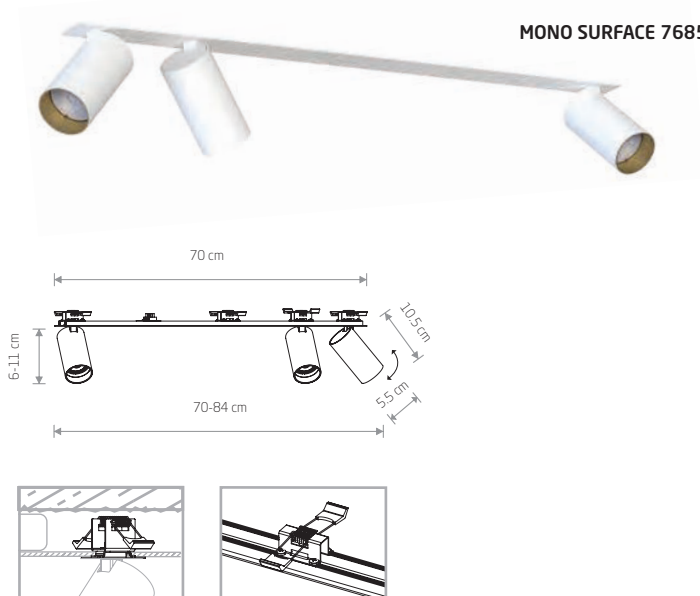

MONO SURFACE 7685

MONO SURFACE

painted steel, plastic ABS

7830 7835

7685 7691

3xGU10, max 10W only LED

solid brass, painted steel, plastic ABS

7746

3xGU10, max 10W only LED

cut out 690×31 mm

MONO SURFACE 7686

MONO SURFACE

painted steel, plastic ABS

7831 7836

7686 7692

4xGU10, max 10W only LED

solid brass, painted steel, plastic ABS

7747

4xGU10, max 10W only LED

cut out 1170×31 mm

MONO SURFACE 7687

MONO SURFACE

painted steel, plastic ABS

7832 7837

7687 7693

6xGU10, max 10W only LED

solid brass, painted steel, plastic ABS

7748

6xGU10, max 10W only LED

cut out 1990×31 mm

MONO SURFACE 7685

MONO SURFACE 7687