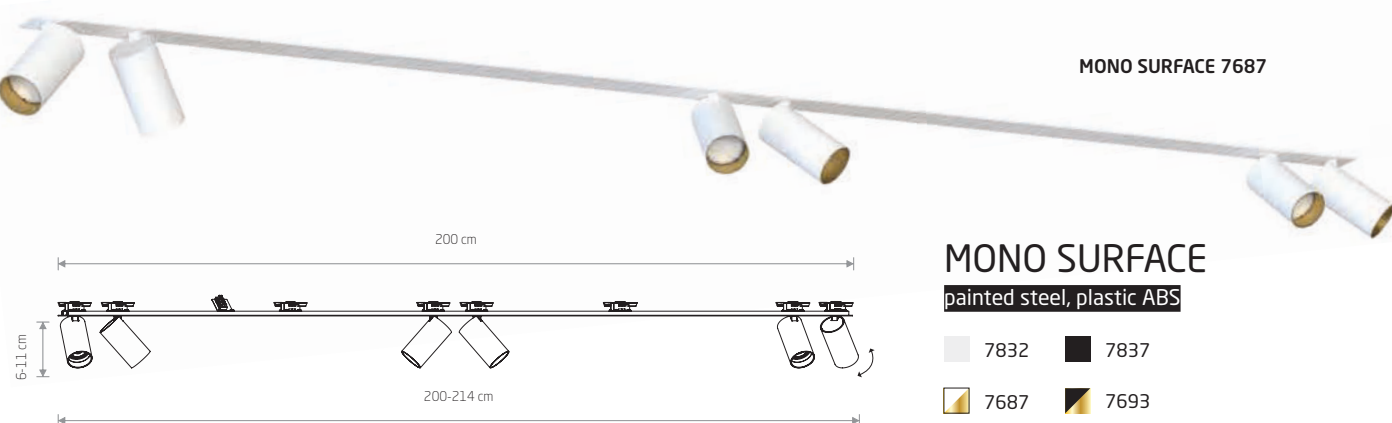

MONO SURFACE 7685

MONO SURFACE

painted steel, plastic ABS

7830 7835

7685 7691

3xGU10, max 10W only LED

solid brass, painted steel, plastic ABS

7746

3xGU10, max 10W only LED

cut out 690×31 mm

MONO SURFACE 7686

MONO SURFACE

painted steel, plastic ABS

7831 7836

7686 7692

4xGU10, max 10W only LED

solid brass, painted steel, plastic ABS

7747

4xGU10, max 10W only LED

cut out 1170×31 mm

MONO SURFACE 7687

MONO SURFACE

painted steel, plastic ABS

7832 7837

7687 7693

6xGU10, max 10W only LED

solid brass, painted steel, plastic ABS

7748

6xGU10, max 10W only LED

cut out 1990×31 mm

MONO SURFACE 7685

MONO SURFACE 7687