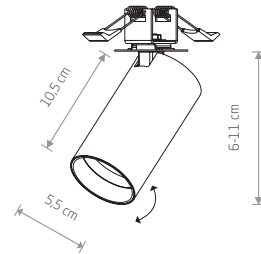

MONO SURFACE 7683

MONO SURFACE

painting steel, plastic ABS

7827 7833

7683 7688

1xGU10, max 10W only LED

solid brass, painting steel, plastic ABS

7744

1xGU10, max 10W only LED

cut out \varnothing 35 mm

MONO SURFACE 7684

MONO SURFACE

painting steel, plastic ABS

7828 7834

7684 7690

2xGU10, max 10W only LED

solid brass, painting steel, plastic ABS

7745

2xGU10, max 10W only LED

cut out 160x31 mm

MONO SURFACE 7833

MONO SURFACE 7834