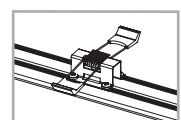

MONO SURFACE

painting steel, plastic ABS

7827 7833

7683 7688

1xGU10, max 10W only LED

solid brass, painting steel, plastic ABS

7744

1xGU10, max 10W only LED

cut out $\varnothing$ 35 mm

MONO SURFACE

painting steel, plastic ABS

7828 7834

7684 7690

2xGU10, max 10W only LED

solid brass, painting steel, plastic ABS

7745

2xGU10, max 10W only LED

cut out 160x31 mm