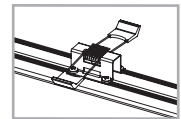

MONO SURFACE 7683

MONO SURFACE

painting steel, plastic ABS

7827 7833

7683 7688

1xGU10, max 10W only LED

solid brass, painting steel, plastic ABS

7744

1xGU10, max 10W only LED

cut out \varnothing 35 mm

MONO SURFACE 7684

MONO SURFACE

painting steel, plastic ABS

7828 7834

7684 7690

2xGU10, max 10W only LED