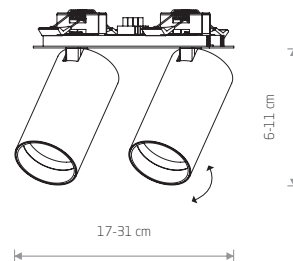

1xGU10, max 10W only LED

cut out \varnothing 35 mm

MONO SURFACE 7684

MONO SURFACE

painting steel, plastic ABS

7828 7834

7684 7690

2xGU10, max 10W only LED

solid brass, painting steel, plastic ABS

7745

2xGU10, max 10W only LED

cut out 160x31 mm

MONO SURFACE 7833

MONO SURFACE 7834