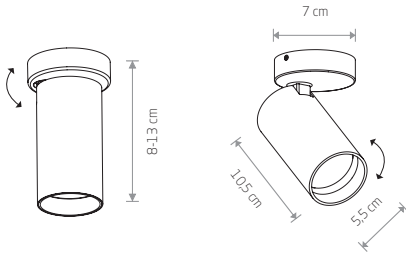

MONO 7807

MONO

painting steel, plastic ABS

7807 7838

7771 7763

1xGU10, max 10W only LED

solid brass, painting steel, plastic ABS

7778

1xGU10, max 10W only LED

MONO 7810

MONO

painting steel, plastic ABS

7810 7841

7774 7766

2xGU10, max 10W only LED

solid brass, painting steel, plastic ABS

7782

2xGU10, max 10W only LED