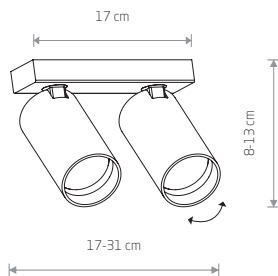

MONO 7807

MONO

painting steel, plastic ABS

7807 7838

7771 7763

1xGU10, max 10W only LED

solid brass, painting steel, plastic ABS

7778

1xGU10, max 10W only LED

MONO 7810

MONO

painting steel, plastic ABS

7810 7841

7774 7766

2xGU10, max 10W only LED

solid brass, painting steel, plastic ABS