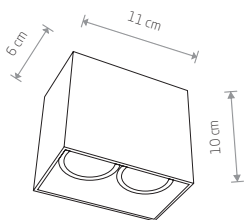

COBBLE

painting aluminum

7791 7790

1xGU10 ES111, max 75W

GROOVE

painting aluminum

7793 7792

1xGU10 ES111, max 75W