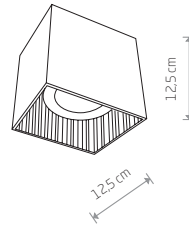

COBBLE

painting aluminum

7791 7790

1xGU10 ES111, max 75W

GROOVE

painting aluminum

7793 7792

1xGU10 ES111, max 75W

GAP

painting aluminum

9385 9384

2xGU10, max 35W

PAG

painting aluminum

9387 9386

2xGU10, max 35W