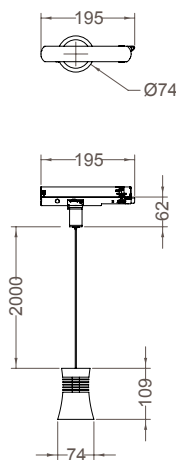

# PAGODA

**CRI≥90 UGR<16**

**7780 Blanco-White**  
LED 12,5W 3000K 950lm

**7781 Blanco-White**  
LED 12,5W 4000K 1050lm

**7782 Negro-Black**  
LED 12,5W 3000K 950lm

**7783 Negro-Black**  
LED 12,5W 4000K 1050lm

**TIR LENS**

**UGR<16**

**IP20**