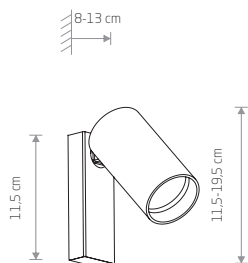

MONO 7786

MONO

painting steel, plastic ABS

7787 7786

7773 7765

1xGU10, max 10W only LED

solid brass, painting steel, plastic ABS

7781

1xGU10, max 10W only LED

MONO 7840

MONO

painting steel, plastic ABS

7808 7840

7772 7764

1xGU10, max 10W only LED

solid brass, painting steel, plastic ABS