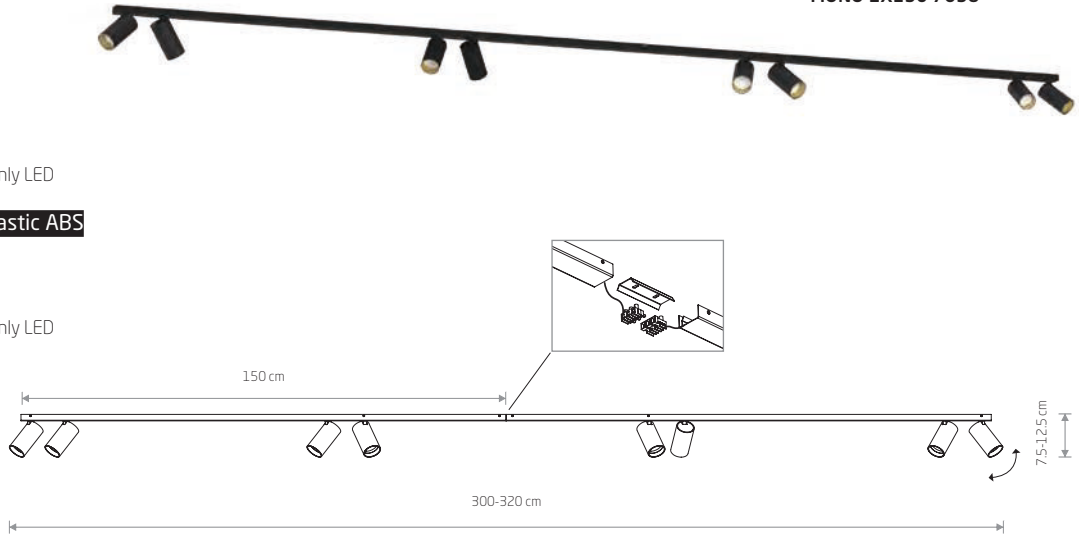

MONO

painted steel, plastic ABS

7813 7844

7777 7770

6xGU10, max 10W only LED

solid brass, painted steel, plastic ABS

7785

6xGU10, max 10W only LED

MONO 7770

MONO 2X150

painted steel, plastic ABS

7750 7720

7694 7698

6xGU10, max 10W only LED

solid brass, painted steel, plastic ABS

7754

8xGU10, max 10W only LED

MONO 2X150 7698

MONO 2X200 7701

MONO 2X200

painted steel, plastic ABS

7752 7722

7696 7701

8xGU10, max 10W only LED

solid brass, painted steel, plastic ABS

7756

8xGU10, max 10W only LED

MONO 7838