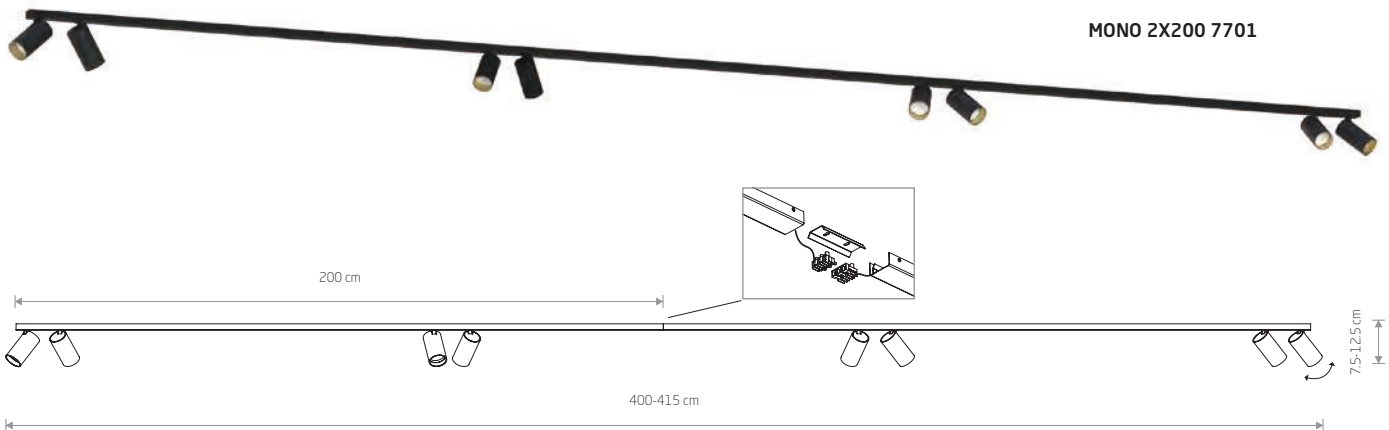

MONO

painted steel, plastic ABS

7813 7844

7777 7770

6xGU10, max 10W only LED

solid brass, painted steel, plastic ABS

7785

6xGU10, max 10W only LED

MONO 7770

MONO 2X150

painted steel, plastic ABS

7750 7720

7694 7698

6xGU10, max 10W only LED

solid brass, painted steel, plastic ABS

7754

8xGU10, max 10W only LED

MONO 2X150 7698

MONO 2X200 7701

MONO 2X200

painted steel, plastic ABS

7752 7722

7696 7701

8xGU10, max 10W only LED

solid brass, painted steel, plastic ABS

7756

8xGU10, max 10W only LED

MONO 7838