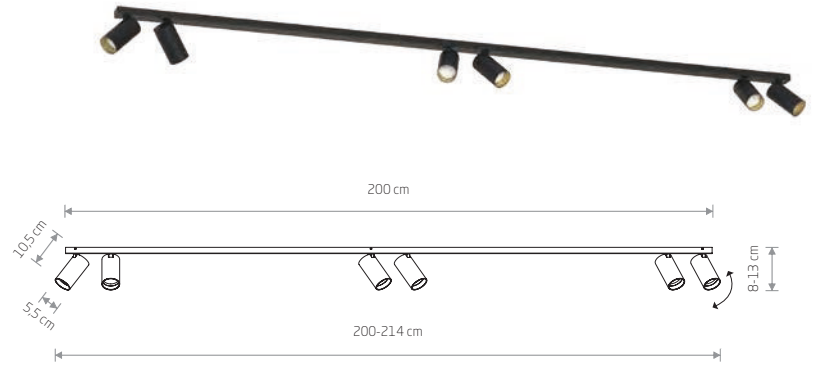

MONO

painted steel, plastic ABS

7813 7844

7777 7770

6xGU10, max 10W only LED

solid brass, painted steel, plastic ABS

7785

6xGU10, max 10W only LED

MONO 7770

MONO 2X150

painted steel, plastic ABS

7750 7720

7694 7698

6xGU10, max 10W only LED

solid brass, painted steel, plastic ABS

7754

8xGU10, max 10W only LED

MONO 2X150 7698

MONO 2X200 7701

MONO 2X200

painted steel, plastic ABS

7752 7722

7696 7701

8xGU10, max 10W only LED

solid brass, painted steel, plastic ABS

7756

8xGU10, max 10W only LED

MONO 7838