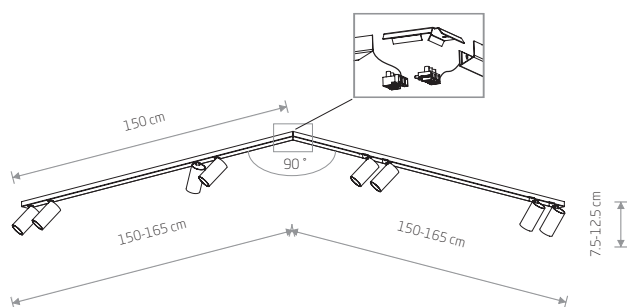

MONO CORNER 2X150 7700

MONO CORNER 2X150

painted steel, plastic ABS

 7751	 7721
--	--

 7695	 7700
--	--

	 8xGU10, max 10W only LED
---	--

solid brass, painted steel, plastic ABS

 7755
--

	 8xGU10, max 10W only LED
---	--

MONO CORNER 2X200 7702

MONO CORNER 2X200

painted steel, plastic ABS

 7753	 7723
--	--

 7697	 7702
--	--

	 8xGU10, max 10W only LED
---	--

solid brass, painted steel, plastic ABS