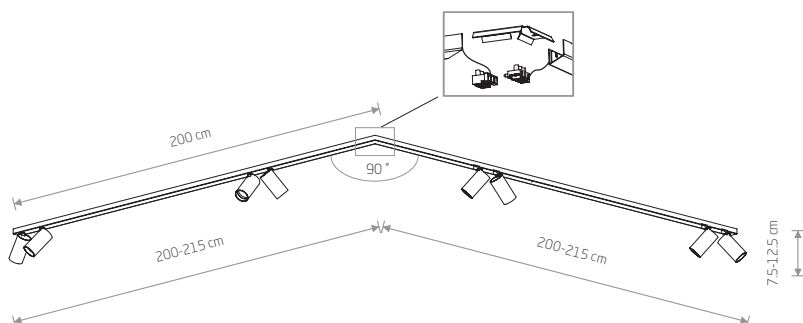

MONO CORNER 2X150 7700

MONO CORNER 2X150

painted steel, plastic ABS

 7751	 7721
--	--

 7695	 7700
--	--

	 8xGU10, max 10W only LED
---	--

solid brass, painted steel, plastic ABS

 7755
--

	 8xGU10, max 10W only LED
---	--

MONO CORNER 2X200 7702

MONO CORNER 2X200

painted steel, plastic ABS

 7753	 7723
--	--

 7697	 7702
--	--

	 8xGU10, max 10W only LED
---	--

solid brass, painted steel, plastic ABS