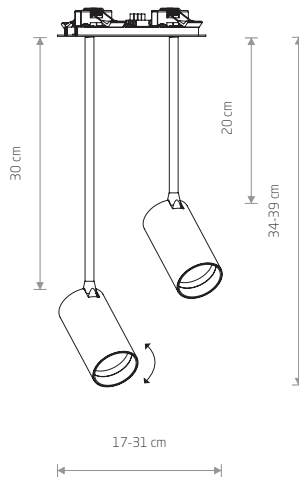

MONO SURFACE LONG S 7680

MONO SURFACE LONG S

painting steel, plastic ABS

7734 7737

7676 7680

1xGU10, max 10W only LED

solid brass, painting steel, plastic ABS

7741

1xGU10, max 10W only LED

cut out \varnothing 35 mm

MONO SURFACE LONG M

painting steel, plastic ABS

7735 7738

7677 7681

1xGU10, max 10W only LED

solid brass, painting steel, plastic ABS

7742

1xGU10, max 10W only LED

cut out \varnothing 35 mm

MONO SURFACE LONG 7682

MONO SURFACE LONG

painting steel, plastic ABS

7736 7740

7678 7682

2xGU10, max 10W only LED

solid brass, painting steel, plastic ABS

7743

2xGU10, max 10W only LED

cut out 160x31 mm

MONO SURFACE LONG M 7742