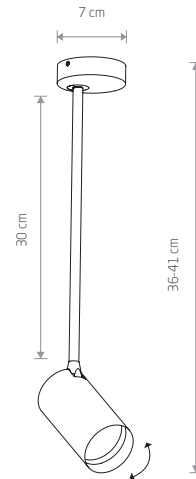

MONO LONG S 7727

MONO LONG S
painted steel, plastic ABS

- 7724 7727
- 7670 7673

1xGU10, max 10W only LED

solid brass, painted steel, plastic ABS

- 7731

1xGU10, max 10W only LED

MONO LONG M
painted steel, plastic ABS

- 7725 7728
- 7671 7674

1xGU10, max 10W only LED

solid brass, painted steel, plastic ABS

- 7732

1xGU10, max 10W only LED

MONO LONG 7730

MONO LONG
painted steel, plastic ABS

- 7726 7730
- 7672 7675

2xGU10, max 10W only LED

solid brass, painted steel, plastic ABS

- 7733

2xGU10, max 10W only LED

MONO LONG M 7728