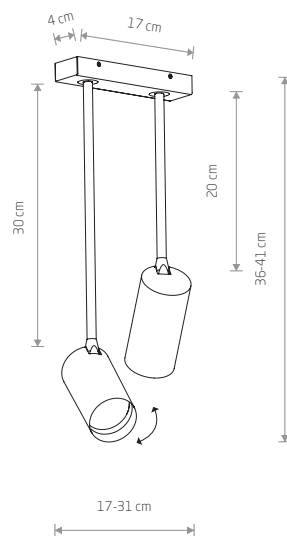

MONO LONG S 7727

MONO LONG S
painted steel, plastic ABS

- 7724 7727
- 7670 7673

1xGU10, max 10W only LED

solid brass, painted steel, plastic ABS

- 7731

1xGU10, max 10W only LED

MONO LONG M
painted steel, plastic ABS

- 7725 7728
- 7671 7674

1xGU10, max 10W only LED

solid brass, painted steel, plastic ABS

- 7732

1xGU10, max 10W only LED

MONO LONG 7730

MONO LONG
painted steel, plastic ABS

- 7726 7730
- 7672 7675

2xGU10, max 10W only LED

solid brass, painted steel, plastic ABS

- 7733

2xGU10, max 10W only LED

MONO LONG M 7728