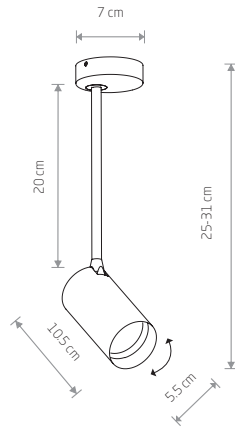

MONO LONG S 7727

MONO LONG S
painted steel, plastic ABS

- 7724 7727
- 7670 7673

1xGU10, max 10W only LED

solid brass, painted steel, plastic ABS

- 7731

1xGU10, max 10W only LED

MONO LONG M
painted steel, plastic ABS

- 7725 7728
- 7671 7674

1xGU10, max 10W only LED

solid brass, painted steel, plastic ABS

- 7732

1xGU10, max 10W only LED

MONO LONG 7730

MONO LONG
painted steel, plastic ABS

- 7726 7730
- 7672 7675

2xGU10, max 10W only LED

solid brass, painted steel, plastic ABS

- 7733

2xGU10, max 10W only LED

MONO LONG M 7728