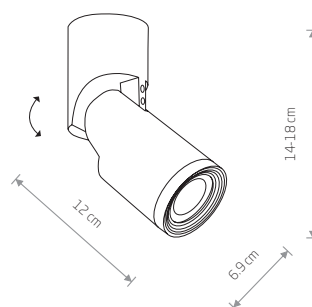

## INDIA

painting aluminum

7858 7860

1xGU10, max 15W

## MIKE

painting aluminum

7660 7658

1xGU10, max 15W

WHITE

BLACK