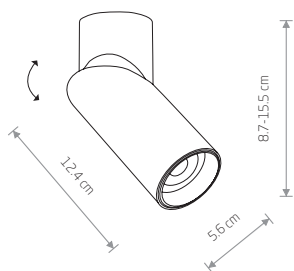

## INDIA

painting aluminum

7858 7860

1xGU10, max 15W

## MIKE

painting aluminum

7660 7658

1xGU10, max 15W

WHITE

BLACK