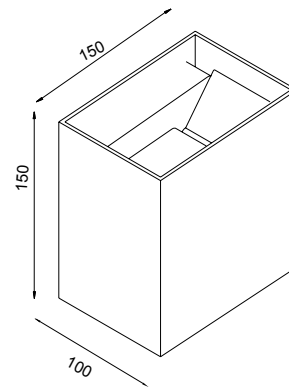

# DAVOS XL

4000K

**7653** Negro arena-Sand black  
LED 20W **4000K** 1830 lm

**7652** Blanco-White  
LED 20W **4000K** 1830 lm

**7651** Gris oscuro-Dark grey  
LED 20W**4000K** 1830 lm

**7654** Corten-Corten  
LED 20W **4000K** 1830 lm