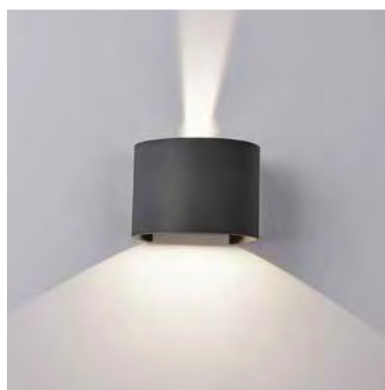

# DAVOS

4000K

**7647** Gris oscuro-Dark grey  
LED 12W 4000K-1100 lm

**7648** Arena Blanco-Sand White  
LED 12W 4000K-1100 lm

**7649** Negro Arena-Sand black  
LED 12W 4000K-1100 lm

**7650** Corten-Corten  
LED 12W 4000K-1100 lm

**7645** Gris oscuro-Dark grey  
LED 12W 4000K-1100 lm

**7646** Arena Blanco-Sand White  
LED 12W 4000K-1100 lm

Aluminio-Aluminium 220-240V- 50/60Hz

IP54