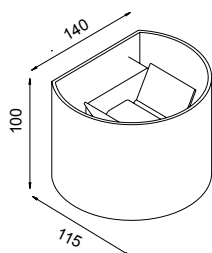

**7645** Gris oscuro-Dark grey  
LED 12W 4000K-1100 lm

**7646** Arena Blanco-Sand White  
LED 12W 4000K-1100 lm

Aluminio-Aluminium 220-240V- 50/60Hz

IP54