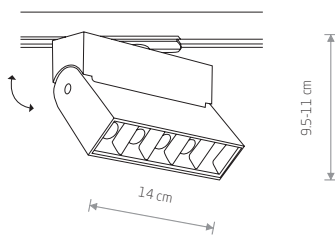

PROFILE FOCUS LED

painting aluminum, plastic

7618 3000K 7621 3000K

7620 4000K 7622 4000K