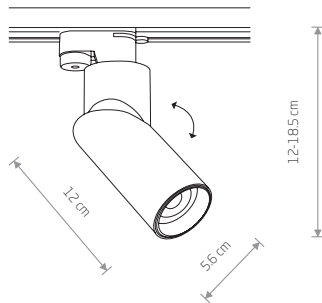

PROFILE MIKE 7661

PROFILE MIKE

painting aluminum, plastic

7662 7661

1xGU10, max 15W

PROFILE INDIA 7657

PROFILE INDIA

painting aluminum, plastic

BEAM CONE

BEAM ANGLE
15°

BEAM ANGLE
50°

PROFILE ZOOM LED

painting aluminum, plastic

7623 3000K 7625 3000K

7624 4000K 7626 4000K

Item No.	Power	Colour temp.	Luminous flux	Beam angle	Colour Rendering Index (CRI)	Input	Safety type	Power factor	Ingress protection
7618	9W LED	3000K	440 lm	36°	>90	220-230 V, 50/60 Hz	□	>0.9	IP20
7620	9W LED	4000K	480 lm	36°	>90	220-230 V, 50/60 Hz	□	>0.9	IP20
7621	9W LED	3000K	430 lm	36°	>0.9	220-230 V, 50/60 Hz	□	>0.9	IP20
7622	9W LED	4000K	460 lm	36°	>90	220-230 V, 50/60 Hz	□	>0.9	IP20
7623	9W LED	3000K	550 lm	15-50°	>90	220-230 V, 50/60 Hz	□	>0.9	IP20
7624	9W LED	4000K	580 lm	15-50°	>90	220-230 V, 50/60 Hz	□	>0.9	IP20
7625	9W LED	3000K	490 lm	15-50°	>90	220-230 V, 50/60 Hz	□	>0.9	IP20
7626	9W LED	4000K	520 lm	15-50°	>90	220-230 V, 50/60 Hz	□	>0.9	IP20