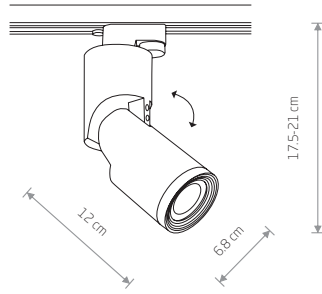

PROFILE MIKE 7661

PROFILE MIKE

painting aluminum, plastic

7662 7661

1xGU10, max 15W

PROFILE INDIA 7657

PROFILE INDIA

painting aluminum, plastic

BEAM CONE

BEAM ANGLE
15°

BEAM ANGLE
50°

PROFILE ZOOM LED

painting aluminum, plastic

7623 3000K 7625 3000K

7624 4000K 7626 4000K

Item No.	Power	Colour temp.	Luminous flux	Beam angle	Colour Rendering Index (CRI)	Input	Safety type	Power factor	Ingress protection
7618	9W LED	3000K	440 lm	36°	>90	220-230 V, 50/60 Hz	□	>0.9	IP20
7620	9W LED	4000K	480 lm	36°	>90	220-230 V, 50/60 Hz	□	>0.9	IP20
7621	9W LED	3000K	430 lm	36°	>0.9	220-230 V, 50/60 Hz	□	>0.9	IP20
7622	9W LED	4000K	460 lm	36°	>90	220-230 V, 50/60 Hz	□	>0.9	IP20
7623	9W LED	3000K	550 lm	15-50°	>90	220-230 V, 50/60 Hz	□	>0.9	IP20
7624	9W LED	4000K	580 lm	15-50°	>90	220-230 V, 50/60 Hz	□	>0.9	IP20
7625	9W LED	3000K	490 lm	15-50°	>90	220-230 V, 50/60 Hz	□	>0.9	IP20
7626	9W LED	4000K	520 lm	15-50°	>90	220-230 V, 50/60 Hz	□	>0.9	IP20