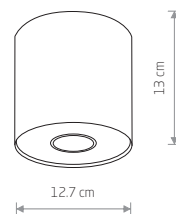

POINT S 7603

POINT S

pointed steel

■ 7603

☐ 1xGU10, max 35W

POINT M

pointed steel

■ 7602

☐ 1xGU10, max 35W

POINT M 6001

POINT S

pointed steel

■ 6000

☐ 1xGU10, max 35W

POINT M

pointed steel

■ 6001

☐ 1xGU10, max 35W

POINT M 6007

POINT S

pointed steel

■ 6006

☐ 1xGU10, max 35W

POINT M

pointed steel

■ 6007

☐ 1xGU10, max 35W