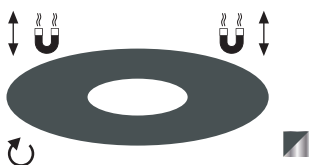

POINT S 7603

POINT S

pointed steel

■ 7603

☐ 1xGU10, max 35W

POINT M

pointed steel

■ 7602

☐ 1xGU10, max 35W

POINT M 6001

POINT S

pointed steel

■ 6000

☐ 1xGU10, max 35W

POINT M

pointed steel