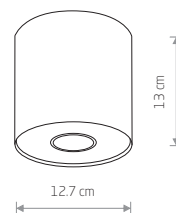

POINT S 7603

POINT S

pointed steel

■ 7603

☐ 1xGU10, max 35W

POINT M

pointed steel

■ 7602

☐ 1xGU10, max 35W

POINT M 6001

POINT S

pointed steel

■ 6000

☐ 1xGU10, max 35W

POINT M

pointed steel

■ 6001

☐ 1xGU10, max 35W

POINT M 6007

POINT S

pointed steel

■ 6006

☐ 1xGU10, max 35W

POINT M

pointed steel

■ 6007

☐ 1xGU10, max 35W