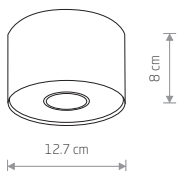

POINT S 7603

POINT S

pointed steel

■ 7603

☐ 1xGU10, max 35W

POINT M

pointed steel

■ 7602

☐ 1xGU10, max 35W

POINT M 6001

POINT S

pointed steel

■ 6000

☐ 1xGU10, max 35W

POINT M

pointed steel

■ 6001

☐ 1xGU10, max 35W

POINT M 6007

POINT S

pointed steel

■ 6006

☐ 1xGU10, max 35W

POINT M

pointed steel

■ 6007

☐ 1xGU10, max 35W