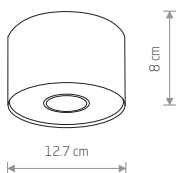

POINT S 7603

POINT S

pointed steel

■ 7603

☐ 1xGU10, max 35W

POINT M

pointed steel

■ 7602

☐ 1xGU10, max 35W

POINT M 6001

POINT S

pointed steel

■ 6000

☐ 1xGU10, max 35W

POINT M

pointed steel

■ 6001

☐ 1xGU10, max 35W

POINT M 6007

POINT S

pointed steel

■ 6006

☐ 1xGU10, max 35W

POINT M

pointed steel

■ 6007

☐ 1xGU10, max 35W