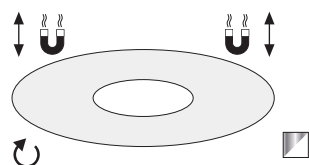

☐ 1xGU10, max 35W

POINT M 6001

POINT S

pointed steel

■ 6000

☐ 1xGU10, max 35W

POINT M

pointed steel

■ 6001

☐ 1xGU10, max 35W

POINT M 6007

POINT S

pointed steel

■ 6006

☐ 1xGU10, max 35W

POINT M