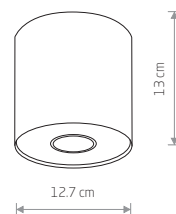

POINT S 7603

POINT S

pointed steel

■ 7603

☐ 1xGU10, max 35W

POINT M

pointed steel

■ 7602

☐ 1xGU10, max 35W

POINT M 6001

POINT S

pointed steel

■ 6000

☐ 1xGU10, max 35W

POINT M

pointed steel

■ 6001

☐ 1xGU10, max 35W

POINT M 6007

POINT S

pointed steel

■ 6006

☐ 1xGU10, max 35W

POINT M

pointed steel

■ 6007

☐ 1xGU10, max 35W