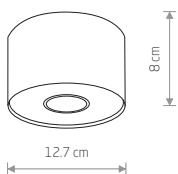

POINT S 7603

POINT S

pointed steel

■ 7603

☐ 1xGU10, max 35W

POINT M

pointed steel

■ 7602

☐ 1xGU10, max 35W

POINT M 6001

POINT S

pointed steel

■ 6000

☐ 1xGU10, max 35W

POINT M

pointed steel

■ 6001

☐ 1xGU10, max 35W

POINT M 6007

POINT S

pointed steel

■ 6006

☐ 1xGU10, max 35W

POINT M

pointed steel

■ 6007

☐ 1xGU10, max 35W