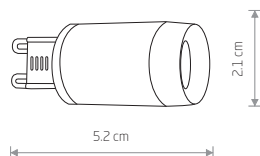

BULB LENS LED, G9, 3W

ceramic housing, plastic PC

9173 3000K 8447 4000K