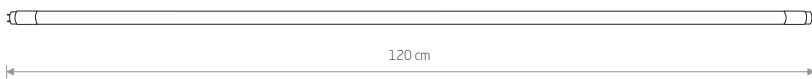

TUBE LED T8, 11W

glass

7500

TUBE LED T8, 16W

glass

7501

TUBE LED T8, 22W

glass

7502

Item No.	Power	Colour temp.	Leds	Luminous flux	Beam angle	Colour Rendering Index (CRI \geq)	Input	Power factor	Lifetime
7500	11W LED	3000K	SMD2835	1700 lm	120°	≥ 80	~220-230 V, 50/60 Hz	>0,5	30000h
7501	16W LED	3000K	SMD2835	2300 lm	120°	≥ 80	~220-230 V, 50/60 Hz	>0,5	30000h
7502	22W LED	3000K	SMD2835	3200 lm	120°	≥ 80	~220-230 V, 50/60 Hz	>0,5	30000h