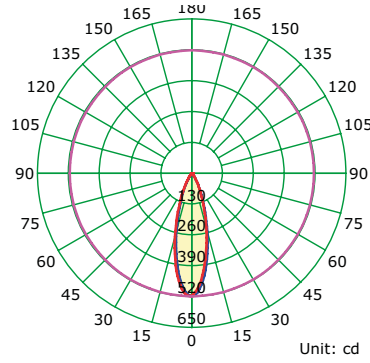

NEPTUNO

7451 Blanco-White
LED 3W 3000K 210lm

7453 Negro-Black
LED 3W 3000K 210lm

7452 Blanco-White
LED 3W 4000K 220lm

7454 Negro-Black
LED 3W 4000K 220lm

Iluminance at a Distance

| Distance(m) | E(lx) | Dh(m) | Dv(m) | Eav(lx) |
|-------------|--------|-------|-------|---------|
| 1.0 | 476.67 | 0.55 | 0.54 | 81.21 |
| 2.0 | 119.17 | 1.09 | 1.08 | 20.30 |
| 3.0 | 52.96 | 1.64 | 1.62 | 9.02 |
| 4.0 | 29.79 | 2.19 | 2.17 | 5.08 |
| 5.0 | 19.07 | 2.74 | 2.71 | 3.25 |
| 6.0 | 13.24 | 3.28 | 3.25 | 2.26 |
| 7.0 | 9.73 | 3.83 | 3.79 | 1.66 |
| 8.0 | 7.45 | 4.38 | 4.33 | 1.27 |
| 9.0 | 5.88 | 4.92 | 4.87 | 1.00 |
| 10.0 | 4.77 | 5.47 | 5.42 | 0.81 |

Beam Angle: H30.6 V30.3 Field Angle: H60.2 V59.6

Iluminance at a Distance

| Distance(m) | E(lx) | Dh(m) | Dv(m) | Eav(lx) |
|-------------|--------|-------|-------|---------|
| 1.0 | 518.69 | 0.53 | 0.53 | 86.17 |
| 2.0 | 129.67 | 1.05 | 1.05 | 21.54 |
| 3.0 | 57.63 | 1.58 | 1.59 | 9.57 |
| 4.0 | 32.42 | 2.10 | 2.13 | 5.39 |
| 5.0 | 20.75 | 2.63 | 2.66 | 3.45 |
| 6.0 | 14.41 | 3.15 | 3.19 | 2.39 |
| 7.0 | 10.59 | 3.68 | 3.72 | 1.76 |
| 8.0 | 8.10 | 4.20 | 4.25 | 1.35 |
| 9.0 | 6.40 | 4.73 | 4.78 | 1.06 |
| 10.0 | 5.19 | 5.25 | 5.31 | 0.86 |

Beam Angle: H29.4 V29.8 Field Angle: H58.6 V59.4