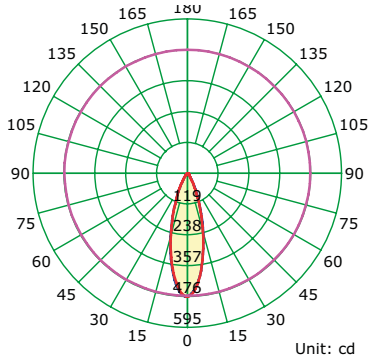

NEPTUNO

7451 Blanco-White
LED 3W 3000K 210lm

7453 Negro-Black
LED 3W 3000K 210lm

7452 Blanco-White
LED 3W 4000K 220lm

7454 Negro-Black
LED 3W 4000K 220lm

Iluminance at a Distance

| Distance(m) | E(lx) | Dh(m) | Dv(m) | Eav(lx) |
|-------------|--------|-------|-------|---------|
| 1.0 | 476.67 | 0.55 | 0.54 | 81.21 |
| 2.0 | 119.17 | 1.09 | 1.08 | 20.30 |
| 3.0 | 52.96 | 1.64 | 1.62 | 9.02 |
| 4.0 | 29.79 | 2.19 | 2.17 | 5.08 |
| 5.0 | 19.07 | 2.74 | 2.71 | 3.25 |
| 6.0 | 13.24 | 3.28 | 3.25 | 2.26 |
| 7.0 | 9.73 | 3.83 | 3.79 | 1.66 |
| 8.0 | 7.45 | 4.38 | 4.33 | 1.27 |
| 9.0 | 5.88 | 4.92 | 4.87 | 1.00 |
| 10.0 | 4.77 | 5.47 | 5.42 | 0.81 |

Beam Angle: H30.6 V30.3 Field Angle: H60.2 V59.6

Iluminance at a Distance

| Distance(m) | E(lx) | Dh(m) | Dv(m) | Eav(lx) |
|-------------|--------|-------|-------|---------|
| 1.0 | 518.69 | 0.53 | 0.53 | 86.17 |
| 2.0 | 129.67 | 1.05 | 1.05 | 21.54 |
| 3.0 | 57.63 | 1.58 | 1.59 | 9.57 |
| 4.0 | 32.42 | 2.10 | 2.13 | 5.39 |
| 5.0 | 20.75 | 2.63 | 2.66 | 3.45 |
| 6.0 | 14.41 | 3.15 | 3.19 | 2.39 |
| 7.0 | 10.59 | 3.68 | 3.72 | 1.76 |
| 8.0 | 8.10 | 4.20 | 4.25 | 1.35 |
| 9.0 | 6.40 | 4.73 | 4.78 | 1.06 |
| 10.0 | 5.19 | 5.25 | 5.31 | 0.86 |

Beam Angle: H29.4 V29.8 Field Angle: H58.6 V59.4