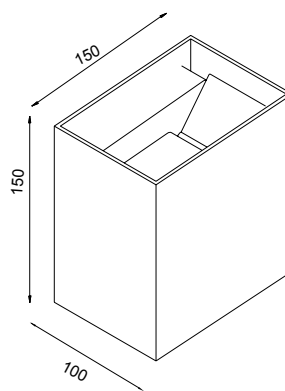

# DAVOS XL

3000K

**7437** Negro arena-Sand black  
LED 20W 3000K 1830 lm

**7435** Gris oscuro-Dark grey  
LED 20W 3000K 1830 lm

**7436** Blanco-White  
LED 20W 3000K 1830 lm

**7438** Corten-Corten  
LED 20W 3000K 1830 lm