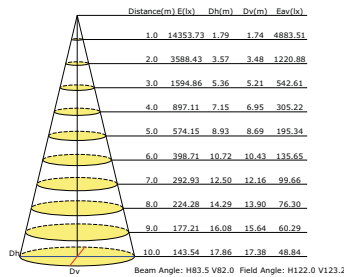

# URANO 200W 4000K

Campanas Led  
Ufo bays Led

**7426 Negro-Black**  
LED 200W 60° 28000lm

60°

Luminous Intensity Distribution Curve

Illuminance at a Distance

**7427 Negro-Black**  
LED 200W 90° 28000lm

90°

Luminous Intensity Distribution Curve

Illuminance at a Distance

**7428 Negro-Black**  
LED 200W 120° 28000lm

120°

Luminous Intensity Distribution Curve

Illuminance at a Distance