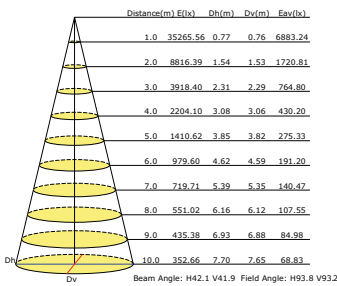

# URANO 200W 4000K

Campanas Led  
Ufo bays Led

**7426 Negro-Black**  
LED 200W 60° 28000lm

60°

Luminous Intensity Distribution Curve

Illuminance at a Distance

**7427 Negro-Black**  
LED 200W 90° 28000lm

90°

Luminous Intensity Distribution Curve

Illuminance at a Distance

**7428 Negro-Black**  
LED 200W 120° 28000lm

120°

Luminous Intensity Distribution Curve

Illuminance at a Distance