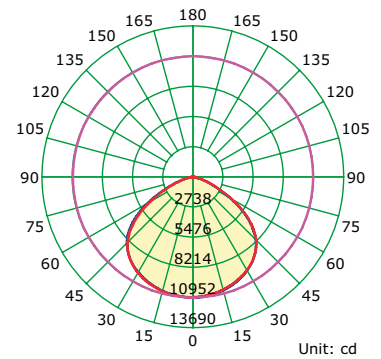

# URANO 200W 4000K

Campanas Led  
Ufo bays Led

**7426 Negro-Black**  
LED 200W 60° 28000lm

60°

Luminous Intensity Distribution Curve

Illuminance at a Distance

**7427 Negro-Black**  
LED 200W 90° 28000lm

90°

Luminous Intensity Distribution Curve

Illuminance at a Distance

**7428 Negro-Black**  
LED 200W 120° 28000lm

120°

Luminous Intensity Distribution Curve

Illuminance at a Distance