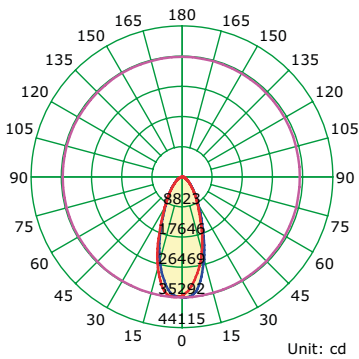

# URANO 200W 4000K

Campanas Led  
Ufo bays Led

**7426 Negro-Black**  
LED 200W 60° 28000lm

60°

Luminous Intensity Distribution Curve

Illuminance at a Distance

**7427 Negro-Black**  
LED 200W 90° 28000lm

90°

Luminous Intensity Distribution Curve

Illuminance at a Distance

**7428 Negro-Black**  
LED 200W 120° 28000lm

120°

Luminous Intensity Distribution Curve

Illuminance at a Distance