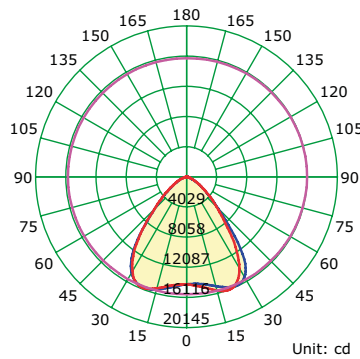

# URANO 200W 4000K

Campanas Led  
Ufo bays Led

**7426 Negro-Black**  
LED 200W 60° 28000lm

60°

Luminous Intensity Distribution Curve

Illuminance at a Distance

**7427 Negro-Black**  
LED 200W 90° 28000lm

90°

Luminous Intensity Distribution Curve

Illuminance at a Distance

**7428 Negro-Black**  
LED 200W 120° 28000lm

120°

Luminous Intensity Distribution Curve

Illuminance at a Distance