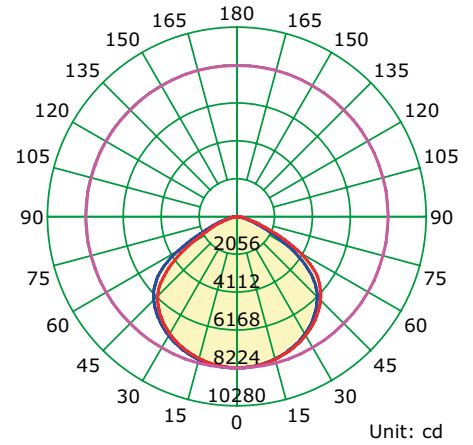

URANO 150W 5000K

Campanas Led
Ufo bays Led

7423 Negro-Black
LED 150W 60° 22500lm

60°

Illuminance at a Distance

7424 Negro-Black
LED 150W 90° 22500lm

90°

Illuminance at a Distance

7425 Negro-Black
LED 150W 120° 22500lm

120°

Illuminance at a Distance