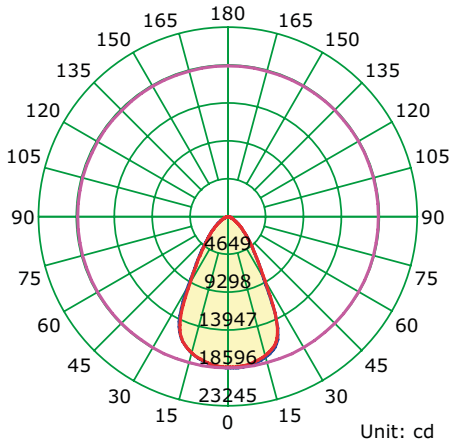

URANO 150W 5000K

Campanas Led
Ufo bays Led

7423 Negro-Black
LED 150W 60° 22500lm

60°

Illuminance at a Distance

7424 Negro-Black
LED 150W 90° 22500lm

90°

Illuminance at a Distance

7425 Negro-Black
LED 150W 120° 22500lm

120°

Illuminance at a Distance