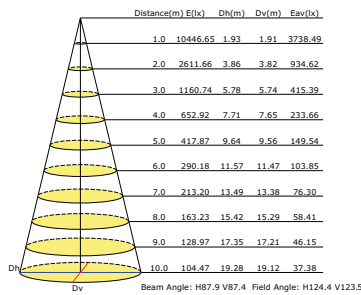

7425 Negro-Black
LED 150W 120° 22500lm

120°

Illuminance at a Distance