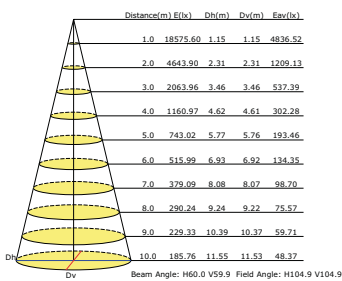

URANO 150W 5000K

Campanas Led
Ufo bays Led

7423 Negro-Black
LED 150W 60° 22500lm

60°

Illuminance at a Distance

7424 Negro-Black
LED 150W 90° 22500lm

90°

Illuminance at a Distance