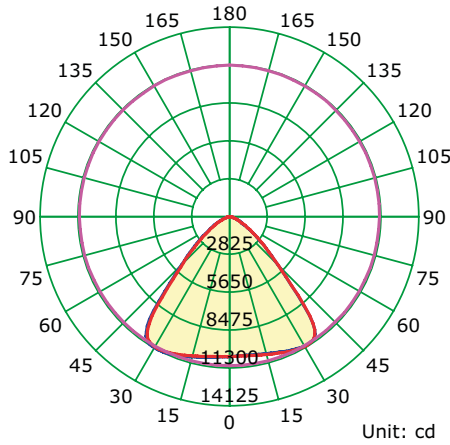

URANO 150W 5000K

Campanas Led
Ufo bays Led

7423 Negro-Black
LED 150W 60° 22500lm

60°

Illuminance at a Distance

7424 Negro-Black
LED 150W 90° 22500lm

90°

Illuminance at a Distance

7425 Negro-Black
LED 150W 120° 22500lm

120°

Illuminance at a Distance