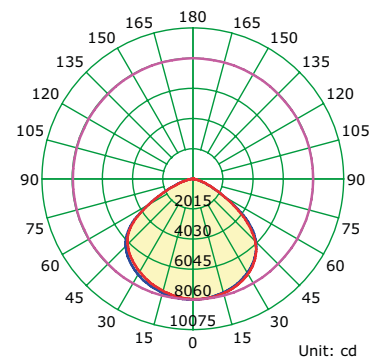

URANO 150W 4000K

Campanas Led
Ufo bays Led

7420 Negro-Black
LED 150W 60° 21000lm

60°

Luminous Intensity Distribution Curve

Illuminance at a Distance

7421 Negro-Black
LED 150W 90° 21000lm

90°

Luminous Intensity Distribution Curve

Illuminance at a Distance

7422 Negro-Black
LED 150W 120° 21000lm

120°

Luminous Intensity Distribution Curve

Illuminance at a Distance