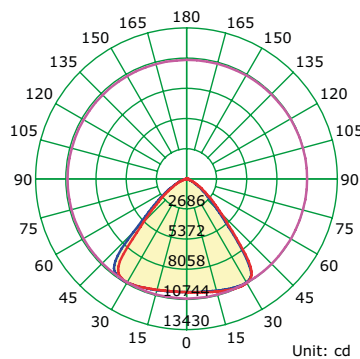

URANO 150W 4000K

Campanas Led
Ufo bays Led

7420 Negro-Black
LED 150W 60° 21000lm

60°

Luminous Intensity Distribution Curve

Illuminance at a Distance

7421 Negro-Black
LED 150W 90° 21000lm

90°

Luminous Intensity Distribution Curve

Illuminance at a Distance

7422 Negro-Black
LED 150W 120° 21000lm

120°

Luminous Intensity Distribution Curve

Illuminance at a Distance