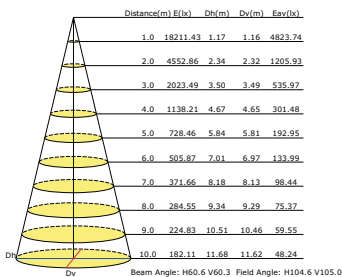

URANO 150W 4000K

Campanas Led
Ufo bays Led

7420 Negro-Black
LED 150W 60° 21000lm

60°

Luminous Intensity Distribution Curve

Illuminance at a Distance

7421 Negro-Black
LED 150W 90° 21000lm

90°

Luminous Intensity Distribution Curve

Illuminance at a Distance

7422 Negro-Black
LED 150W 120° 21000lm

120°

Luminous Intensity Distribution Curve

Illuminance at a Distance