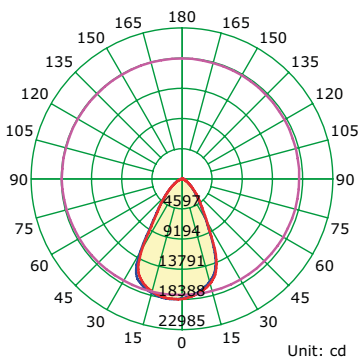

URANO 150W 4000K

Campanas Led
Ufo bays Led

7420 Negro-Black
LED 150W 60° 21000lm

60°

Luminous Intensity Distribution Curve

Illuminance at a Distance

7421 Negro-Black
LED 150W 90° 21000lm

90°

Luminous Intensity Distribution Curve

Illuminance at a Distance

7422 Negro-Black
LED 150W 120° 21000lm

120°

Luminous Intensity Distribution Curve

Illuminance at a Distance