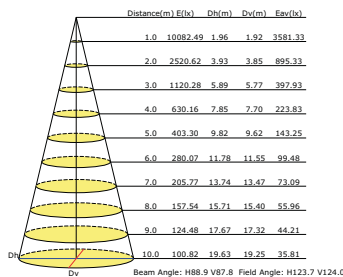

URANO 150W 4000K

Campanas Led
Ufo bays Led

7420 Negro-Black
LED 150W 60° 21000lm

60°

Luminous Intensity Distribution Curve

Illuminance at a Distance

7421 Negro-Black
LED 150W 90° 21000lm

90°

Luminous Intensity Distribution Curve

Illuminance at a Distance

7422 Negro-Black
LED 150W 120° 21000lm

120°

Luminous Intensity Distribution Curve

Illuminance at a Distance