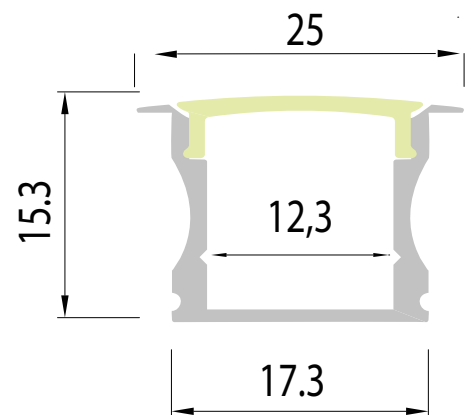

# PERFILES-PROFILES

Perfiles Empotrables para tiras LED

Recessed Profile for LED strips

**7407** Blanco-White

**7408** Negro-Black

**7409** Aluminio-Aluminium

**Piezas incluidas/Included pieces**

**Piezas incluidas/Included pieces**

**Piezas incluidas/Included pieces**

**Perfil+difusor/Profile+diffuser**

**Perfil+difusor/Profile+diffuser**

**Perfil+difusor/Profile+diffuser**

Tapa/End cap

Clip aluminium

Aluminio+PCB/Aluminium+PCB