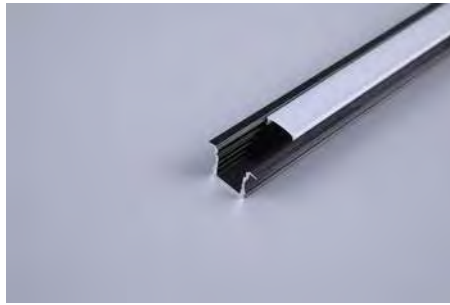

# PERFILES-PROFILES

Perfiles Empotrables para tiras LED

Recessed Profile for LED strips

**7407** Blanco-White

**7408** Negro-Black

**7409** Aluminio-Aluminium

**Piezas incluidas/Included pieces**

**Piezas incluidas/Included pieces**

**Piezas incluidas/Included pieces**

**Perfil+difusor/Profile+diffuser**

**Perfil+difusor/Profile+diffuser**

**Perfil+difusor/Profile+diffuser**

Tapa/End cap

Clip aluminium

Aluminio+PCB/Aluminium+PCB