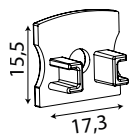

# PERFILES-PROFILES

Perfiles Empotrables para tiras LED

Recessed Profile for LED strips

**7407** Blanco-White

**7408** Negro-Black

**7409** Aluminio-Aluminium

**Piezas incluidas/Included pieces**

**Piezas incluidas/Included pieces**

**Piezas incluidas/Included pieces**

**Perfil+difusor/Profile+diffuser**

**Perfil+difusor/Profile+diffuser**

**Perfil+difusor/Profile+diffuser**

Tapa/End cap

Clip aluminium

Aluminio+PCB/Aluminium+PCB