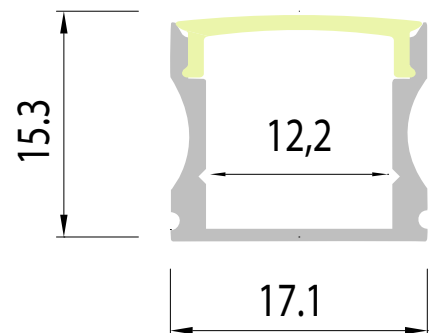

PERFILES-PROFILES

Perfil para tiras LED

Profile for LED strips

7392 Blanco-White

7393 Negro-Black

7394 Aluminio-Aluminium

Piezas incluidas/Included pieces

Piezas incluidas/Included pieces

Piezas incluidas/Included pieces

Perfil+difusor/Profile+diffuser

Perfil+difusor/Profile+diffuser

Perfil+difusor/Profile+diffuser

Tapa/End cap

Clip PC transparent

Clip aluminium

Aluminio+PCB/Aluminium+PCB