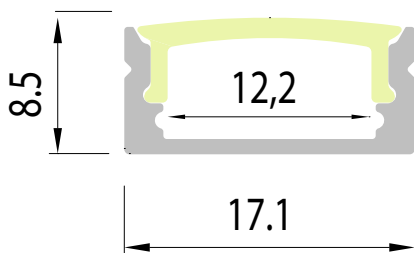

# PERFILES-PROFILES

Perfil para tiras LED

Profile for LED strips

**7381** Blanco-White

**7382** Negro-Black

**7383** Aluminio-Aluminium

Piezas incluidas/Included pieces

Piezas incluidas/Included pieces

Piezas incluidas/Included pieces

Perfil+difusor/Profile+diffuser

Perfil+difusor/Profile+diffuser

Perfil+difusor/Profile+diffuser

Tapa/End cap

Clip PC transparent

Clip aluminium

Aluminio+PCB/Aluminium+PCB