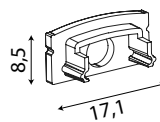

# PERFILES-PROFILES

Perfil para tiras LED

Profile for LED strips

**7381** Blanco-White

**7382** Negro-Black

**7383** Aluminio-Aluminium

Piezas incluidas/Included pieces

Piezas incluidas/Included pieces

Piezas incluidas/Included pieces

Perfil+difusor/Profile+diffuser

Perfil+difusor/Profile+diffuser

Perfil+difusor/Profile+diffuser

Tapa/End cap

Clip PC transparent

Clip aluminium

Aluminio+PCB/Aluminium+PCB