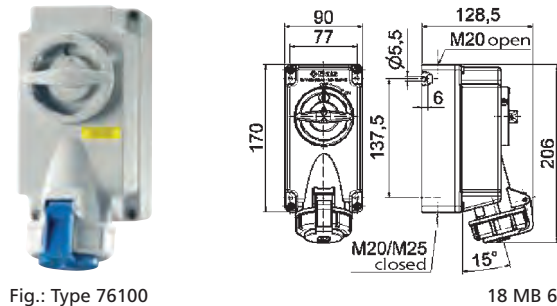

DOMESTIC PLUGS AND SOCKETS

- 16A/ 250V ~
- VDE 0620
- Protection degree IP44, IP67

Domestic Surface Mounting Socket Outlet

- Dimension of enclosure 66 x 54 mm
- Protection degree IP44 

Fig.: Type 724

Earthing Type	Colour	Order no.	Qty
Germany/ F	blue	724	20
Germany/ F	black	726	20

Domestic Surface Mounting Socket Outlet

- Dimension of enclosure 102 x 102 mm
- Protection degree IP67 

Fig.: Type 7245

a	2xM20/M25
b	1xM20/M25

Earthing Type	Colour	Order no.	Qty
Germany/ F	blue	7245	10
Belg./France/ E	blue	7246	10

Domestic Surface Mounting Socket Outlet

- Switched and electrically interlocked
- Protection degree IP67

Fig.: Type 76100

Earthing Type	Country / System	Order no.	Qty
Germany/ F		76100	1

Domestic Plug

- With cable sleeve
- Nickel plated contacts
- Also suitable for Belgian/French system
- Protection degree IP44 