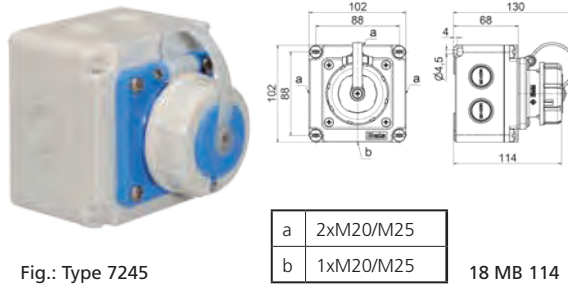

DOMESTIC PLUGS AND SOCKETS

- 16A/ 250V ~
- VDE 0620
- Protection degree IP44, IP67

Domestic Surface Mounting Socket Outlet

- Dimension of enclosure 66 x 54 mm
- Protection degree IP44 

Fig.: Type 724

Earthing Type	Colour	Order no.	Qty
Germany/ F	blue	724	20
Germany/ F	black	726	20

Domestic Surface Mounting Socket Outlet

- Dimension of enclosure 102 x 102 mm
- Protection degree IP67 

Fig.: Type 7245

a	2xM20/M25
b	1xM20/M25

Earthing Type	Colour	Order no.	Qty
Germany/ F	blue	7245	10
Belg./France/ E	blue	7246	10

Domestic Surface Mounting Socket Outlet

- Switched and electrically interlocked
- Protection degree IP67

Fig.: Type 76100

Earthing Type	Country / System	Order no.	Qty
Germany/ F		76100	1

Domestic Plug

- With cable sleeve
- Nickel plated contacts
- Also suitable for Belgian/French system
- Protection degree IP44 