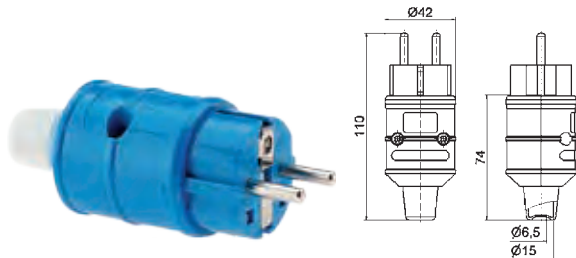

DOMESTIC PLUGS AND SOCKETS

- 16A/ 250V ~
- VDE 0620
- Protection degree IP44, IP67

Domestic Surface Mounting Socket Outlet

- Dimension of enclosure 66 x 54 mm
- Protection degree IP44 

Fig.: Type 724

Earthing Type	Colour	Order no.	Qty
Germany/ F	blue	724	20
Germany/ F	black	726	20

Domestic Surface Mounting Socket Outlet

- Dimension of enclosure 102 x 102 mm
- Protection degree IP67 

Fig.: Type 7245

a	2xM20/M25
b	1xM20/M25

Earthing Type	Colour	Order no.	Qty
Germany/ F	blue	7245	10
Belg./France/ E	blue	7246	10

Domestic Surface Mounting Socket Outlet

- Switched and electrically interlocked
- Protection degree IP67

Fig.: Type 76100

Earthing Type	Country / System	Order no.	Qty
Germany/ F		76100	1

Domestic Plug

- With cable sleeve
- Nickel plated contacts
- Also suitable for Belgian/French system
- Protection degree IP44 

Fig.: Type 7302

Earthing Type	Colour	Order no.	Qty
Germany/ F	blue	7302	20
Germany/ F	grey	7303	20
Germany/ F	black	7306	20

Domestic Plug

- With cable gland
- Nickel plated contacts
- Also suitable for Belgian/French system
- With closure cap
- Protection degree IP67 