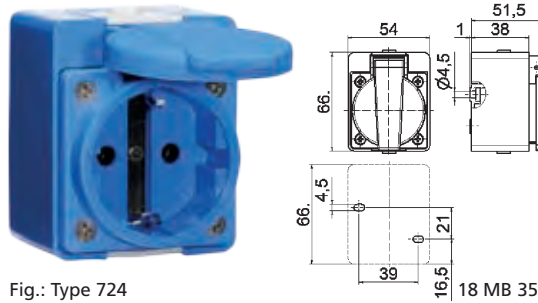

DOMESTIC PLUGS AND SOCKETS

- 16A/ 250V ~
- VDE 0620
- Protection degree IP44, IP67

Domestic Surface Mounting Socket Outlet

- Dimension of enclosure 66 x 54 mm
- Protection degree IP44 

Fig.: Type 724

Earthing Type	Colour	Order no.	Qty
Germany/ F	blue	724	20
Germany/ F	black	726	20

Domestic Surface Mounting Socket Outlet

- Dimension of enclosure 102 x 102 mm
- Protection degree IP67 

Fig.: Type 7245

a	2xM20/M25
b	1xM20/M25

Earthing Type	Colour	Order no.	Qty
Germany/ F	blue	7245	10
Belg./France/ E	blue	7246	10

Domestic Surface Mounting Socket Outlet

- Switched and electrically interlocked
- Protection degree IP67

Fig.: Type 76100

Earthing Type	Country / System	Order no.	Qty
Germany/ F		76100	1

Domestic Plug

- With cable sleeve
- Nickel plated contacts
- Also suitable for Belgian/French system
- Protection degree IP44 

Fig.: Type 7302

Earthing Type	Colour	Order no.	Qty
Germany/ F	blue	7302	20
Germany/ F	grey	7303	20
Germany/ F	black	7306	20

Domestic Plug

- With cable gland
- Nickel plated contacts
- Also suitable for Belgian/French system
- With closure cap
- Protection degree IP67 