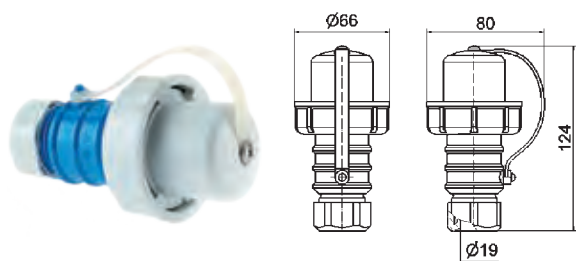

Domestic Surface Mounting Socket Outlet

- Switched and electrically interlocked
- Protection degree IP67

Fig.: Type 76100

Earthing Type	Country / System	Order no.	Qty
Germany/ F		76100	1

Domestic Plug

- With cable sleeve
- Nickel plated contacts
- Also suitable for Belgian/French system
- Protection degree IP44 

Fig.: Type 7302

Earthing Type	Colour	Order no.	Qty
Germany/ F	blue	7302	20
Germany/ F	grey	7303	20
Germany/ F	black	7306	20

Domestic Plug

- With cable gland
- Nickel plated contacts
- Also suitable for Belgian/French system
- With closure cap
- Protection degree IP67 