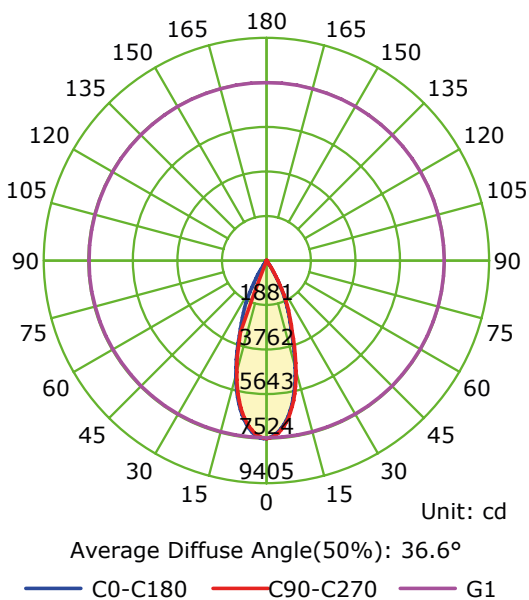

### LED 15W 4000K 38°

Luminous Intensity Distribution Curve

Illuminance at a Distance

### LED 20W 4000K 38°

Luminous Intensity Distribution Curve

Illuminance at a Distance

### LED 30W 4000K 38°

Luminous Intensity Distribution Curve

Illuminance at a Distance

### LED 40W 4000K 38°

Luminous Intensity Distribution Curve

Illuminance at a Distance