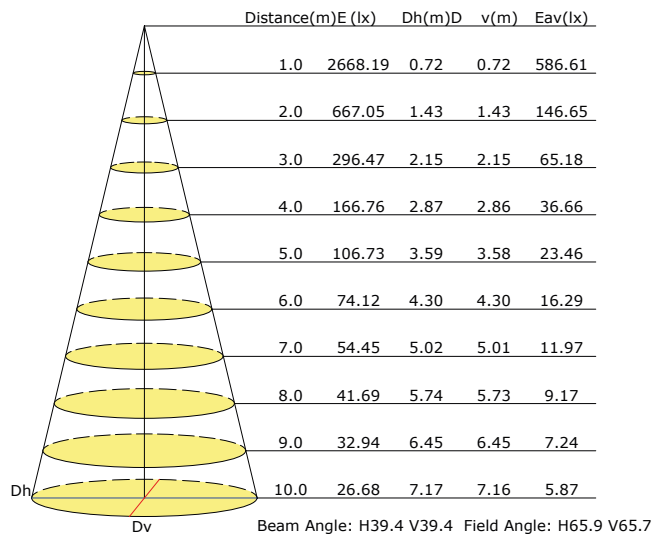

**ÓPTICAS 40W**  
ref **7222** <sub>15°</sub>  
ref **7223** <sub>24°</sub>  
ref **7224** <sub>38°</sub> Included.

### LED 15W 4000K 38°

Luminous Intensity Distribution Curve

Illuminance at a Distance

### LED 20W 4000K 38°

Luminous Intensity Distribution Curve

Illuminance at a Distance