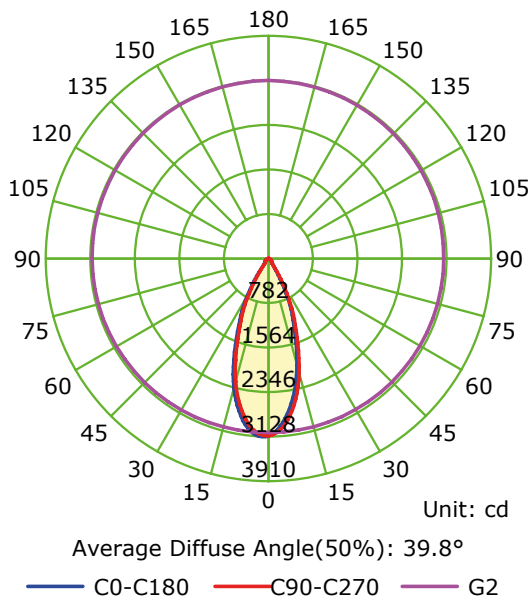

### LED 15W 4000K 38°

Luminous Intensity Distribution Curve

Illuminance at a Distance

### LED 20W 4000K 38°

Luminous Intensity Distribution Curve

Illuminance at a Distance

### LED 30W 4000K 38°

Luminous Intensity Distribution Curve

Illuminance at a Distance

### LED 40W 4000K 38°

Luminous Intensity Distribution Curve

Illuminance at a Distance