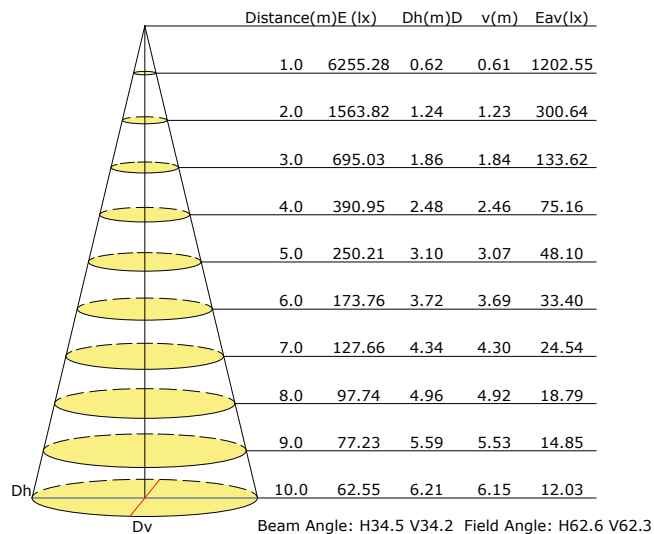

### LED 15W 4000K 38°

Luminous Intensity Distribution Curve

Illuminance at a Distance

### LED 20W 4000K 38°

Luminous Intensity Distribution Curve

Illuminance at a Distance

### LED 30W 4000K 38°

Luminous Intensity Distribution Curve

Illuminance at a Distance

### LED 40W 4000K 38°

Luminous Intensity Distribution Curve

Illuminance at a Distance