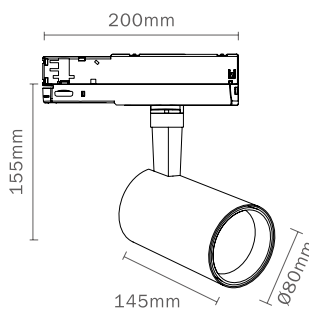

7200 Blanco-White
LED 15W 3000K 1500lm

7201 Blanco-White
LED 20W 3000K 2000lm

7202 Blanco-White
LED 30W 3000K 3000lm

7203 Blanco-White
LED 40W 3000K 4000lm

7204 Blanco-White
LED 15W 4000K 1650lm

7205 Blanco-White
LED 20W 4000K 2200lm

7206 Blanco-White
LED 30W 4000K 3300lm

7207 Blanco-White
LED 40W 4000K 4400lm

ÓPTICAS 15/20W
ref **7216** _{15°}
ref **7217** _{24°}
ref **7218** _{38°} Included.

ÓPTICAS 15/20W
ref **7216** _{15°}
ref **7217** _{24°}
ref **7218** _{38°} Included.

ÓPTICAS 30W
ref **7219** _{15°}
ref **7220** _{24°}
ref **7221** _{38°} Included.

ÓPTICAS 40W
ref **7222** _{15°}
ref **7223** _{24°}
ref **7224** _{38°} Included.