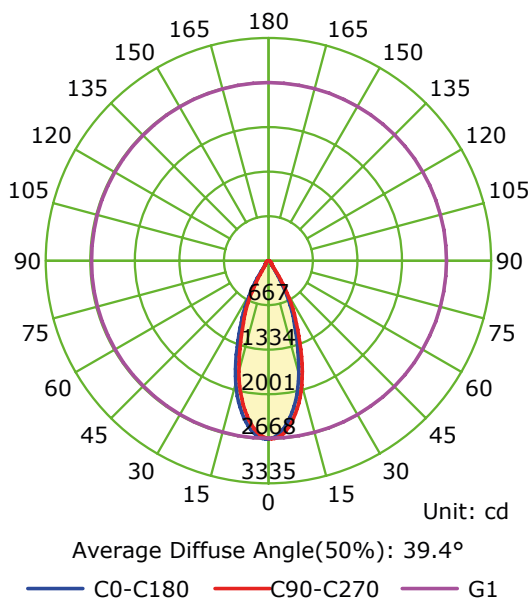

**7205** Blanco-White  
LED 20W 4000K 2200lm

**7206** Blanco-White  
LED 30W 4000K 3300lm

**7207** Blanco-White  
LED 40W 4000K 4400lm

**ÓPTICAS 15/20W**  
ref **7216** <sub>15°</sub>  
ref **7217** <sub>24°</sub>  
ref **7218** <sub>38°</sub> Included.

**ÓPTICAS 15/20W**  
ref **7216** <sub>15°</sub>  
ref **7217** <sub>24°</sub>  
ref **7218** <sub>38°</sub> Included.

**ÓPTICAS 30W**  
ref **7219** <sub>15°</sub>  
ref **7220** <sub>24°</sub>  
ref **7221** <sub>38°</sub> Included.

### LED 15W 4000K 38°

Luminous Intensity Distribution Curve

Illuminance at a Distance

### LED 20W 4000K 38°

Luminous Intensity Distribution Curve

Illuminance at a Distance