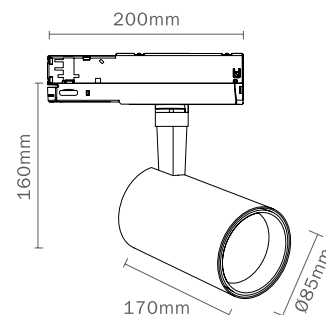

7200 Blanco-White
LED 15W 3000K 1500lm

7201 Blanco-White
LED 20W 3000K 2000lm

7202 Blanco-White
LED 30W 3000K 3000lm

7203 Blanco-White
LED 40W 3000K 4000lm

7204 Blanco-White
LED 15W 4000K 1650lm

7205 Blanco-White
LED 20W 4000K 2200lm

7206 Blanco-White
LED 30W 4000K 3300lm

7207 Blanco-White
LED 40W 4000K 4400lm

ÓPTICAS 15/20W
ref **7216** _{15°}
ref **7217** _{24°}
ref **7218** _{38°} Included.

ÓPTICAS 15/20W
ref **7216** _{15°}
ref **7217** _{24°}
ref **7218** _{38°} Included.

ÓPTICAS 30W
ref **7219** _{15°}
ref **7220** _{24°}
ref **7221** _{38°} Included.

ÓPTICAS 40W
ref **7222** _{15°}
ref **7223** _{24°}
ref **7224** _{38°} Included.