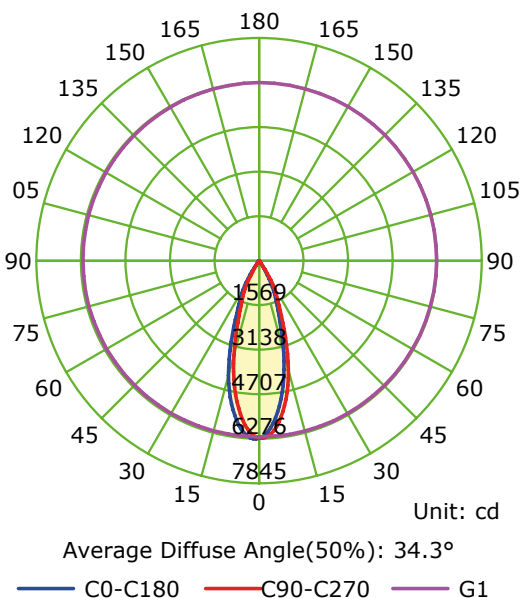

### LED 15W 4000K 38°

Luminous Intensity Distribution Curve

Illuminance at a Distance

### LED 20W 4000K 38°

Luminous Intensity Distribution Curve

Illuminance at a Distance

### LED 30W 4000K 38°

Luminous Intensity Distribution Curve

Illuminance at a Distance

### LED 40W 4000K 38°

Luminous Intensity Distribution Curve

Illuminance at a Distance