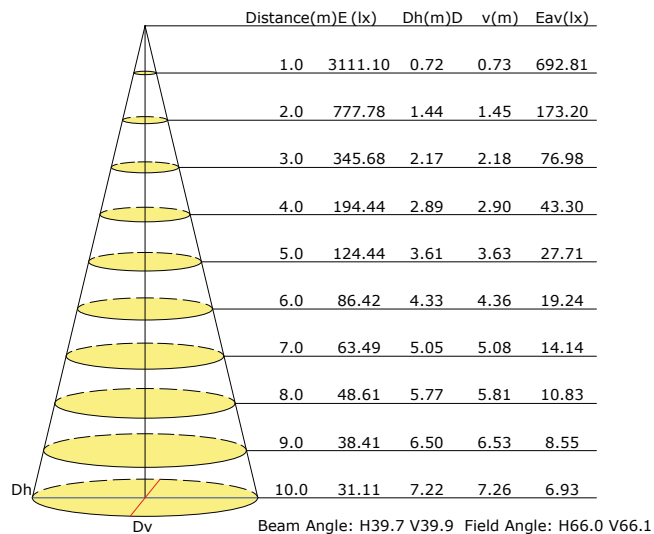

### LED 15W 4000K 38°

Luminous Intensity Distribution Curve

Illuminance at a Distance

### LED 20W 4000K 38°

Luminous Intensity Distribution Curve

Illuminance at a Distance

### LED 30W 4000K 38°

Luminous Intensity Distribution Curve

Illuminance at a Distance