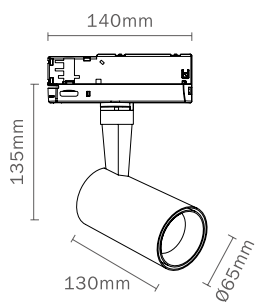

7200 Blanco-White
LED 15W 3000K 1500lm

7201 Blanco-White
LED 20W 3000K 2000lm

7202 Blanco-White
LED 30W 3000K 3000lm

7203 Blanco-White
LED 40W 3000K 4000lm

7204 Blanco-White
LED 15W 4000K 1650lm

7205 Blanco-White
LED 20W 4000K 2200lm

7206 Blanco-White
LED 30W 4000K 3300lm

7207 Blanco-White
LED 40W 4000K 4400lm

ÓPTICAS 15/20W
ref **7216** _{15°}
ref **7217** _{24°}
ref **7218** _{38°} Included.

ÓPTICAS 15/20W
ref **7216** _{15°}
ref **7217** _{24°}
ref **7218** _{38°} Included.

ÓPTICAS 30W
ref **7219** _{15°}
ref **7220** _{24°}
ref **7221** _{38°} Included.

ÓPTICAS 40W
ref **7222** _{15°}
ref **7223** _{24°}
ref **7224** _{38°} Included.