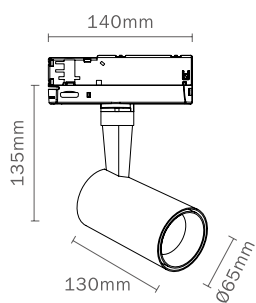

7200 Blanco-White
LED 15W 3000K 1500lm

7201 Blanco-White
LED 20W 3000K 2000lm

7202 Blanco-White
LED 30W 3000K 3000lm

7203 Blanco-White
LED 40W 3000K 4000lm

7204 Blanco-White
LED 15W 4000K 1650lm

7205 Blanco-White
LED 20W 4000K 2200lm

7206 Blanco-White
LED 30W 4000K 3300lm

7207 Blanco-White
LED 40W 4000K 4400lm

ÓPTICAS 15/20W
ref **7216** _{15°}
ref **7217** _{24°}
ref **7218** _{38°} Included.

ÓPTICAS 15/20W
ref **7216** _{15°}
ref **7217** _{24°}
ref **7218** _{38°} Included.

ÓPTICAS 30W
ref **7219** _{15°}
ref **7220** _{24°}
ref **7221** _{38°} Included.

ÓPTICAS 40W
ref **7222** _{15°}
ref **7223** _{24°}
ref **7224** _{38°} Included.