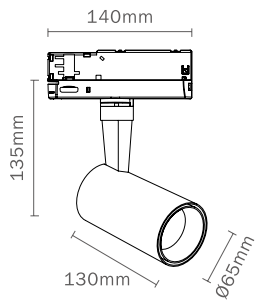

7208 Negro-Black
LED 15W 3000K 1500lm

7209 Negro-Black
LED 20W 3000K 2000lm

7210 Negro-Black
LED 30W 3000K 3000lm

7211 Negro-Black
LED 40W 3000K 4000lm

7212 Negro-Black
LED 15W 4000K 1650lm

7213 Negro-Black
LED 20W 4000K 2200lm

7214 Negro-Black
LED 30W 4000K 3300lm

7215 Negro-Black
LED 40W 4000K 4400lm

ÓPTICAS 15/20W
ref **7216_15°**
ref **7217_24°**
ref **7218_38°** Included.

ÓPTICAS 15/20W
ref **7216_15°**
ref **7217_24°**
ref **7218_38°** Included.

ÓPTICAS 30W
ref **7219_15°**
ref **7220_24°**
ref **7221_38°** Included.

ÓPTICAS 40W
ref **7222_15°**
ref **7223_24°**
ref **7224_38°** Included.