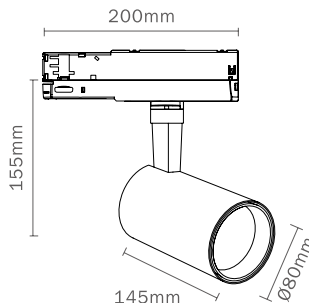

7208 Negro-Black
LED 15W 3000K 1500lm

7209 Negro-Black
LED 20W 3000K 2000lm

7210 Negro-Black
LED 30W 3000K 3000lm

7211 Negro-Black
LED 40W 3000K 4000lm

7212 Negro-Black
LED 15W 4000K 1650lm

7213 Negro-Black
LED 20W 4000K 2200lm

7214 Negro-Black
LED 30W 4000K 3300lm

7215 Negro-Black
LED 40W 4000K 4400lm

ÓPTICAS 15/20W
ref **7216_15°**
ref **7217_24°**
ref **7218_38°** Included.

ÓPTICAS 15/20W
ref **7216_15°**
ref **7217_24°**
ref **7218_38°** Included.

ÓPTICAS 30W
ref **7219_15°**
ref **7220_24°**
ref **7221_38°** Included.

ÓPTICAS 40W
ref **7222_15°**
ref **7223_24°**
ref **7224_38°** Included.