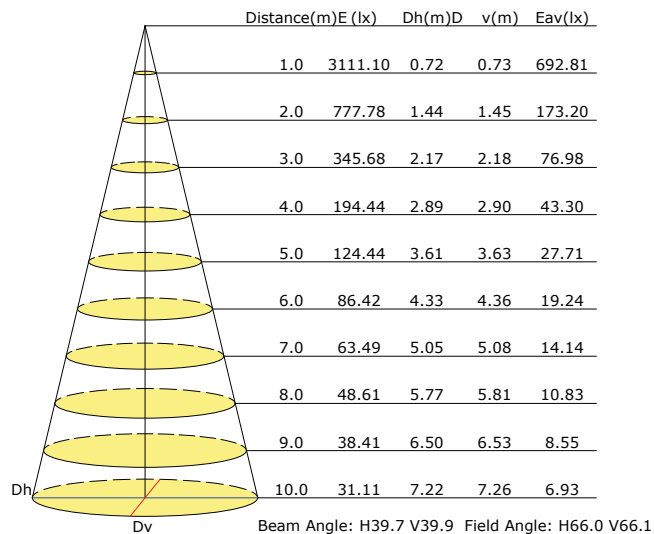

ÓPTICAS 30W
ref **7219_15°**
ref **7220_24°**
ref **7221_38°** Included.

ÓPTICAS 40W
ref **7222_15°**
ref **7223_24°**
ref **7224_38°** Included.

NEW COLLECTION

LED 15W 4000K 38°

Luminous Intensity Distribution Curve

Illuminance at a Distance

LED 20W 4000K 38°

Luminous Intensity Distribution Curve

Illuminance at a Distance

LED 30W 4000K 38°

Luminous Intensity Distribution Curve

Illuminance at a Distance

LED 40W 4000K 38°

Luminous Intensity Distribution Curve

Illuminance at a Distance