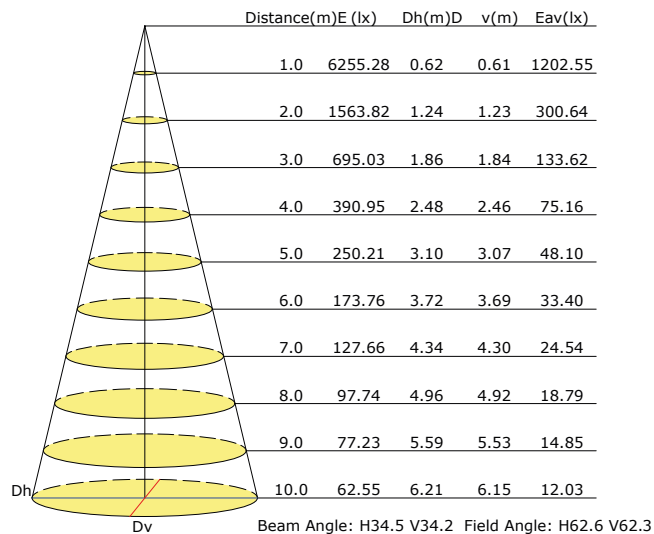

ÓPTICAS 30W
ref **7219_15°**
ref **7220_24°**
ref **7221_38°** Included.

ÓPTICAS 40W
ref **7222_15°**
ref **7223_24°**
ref **7224_38°** Included.

NEW COLLECTION

LED 15W 4000K 38°

Luminous Intensity Distribution Curve

Illuminance at a Distance

LED 20W 4000K 38°

Luminous Intensity Distribution Curve

Illuminance at a Distance

LED 30W 4000K 38°

Luminous Intensity Distribution Curve

Illuminance at a Distance

LED 40W 4000K 38°

Luminous Intensity Distribution Curve

Illuminance at a Distance