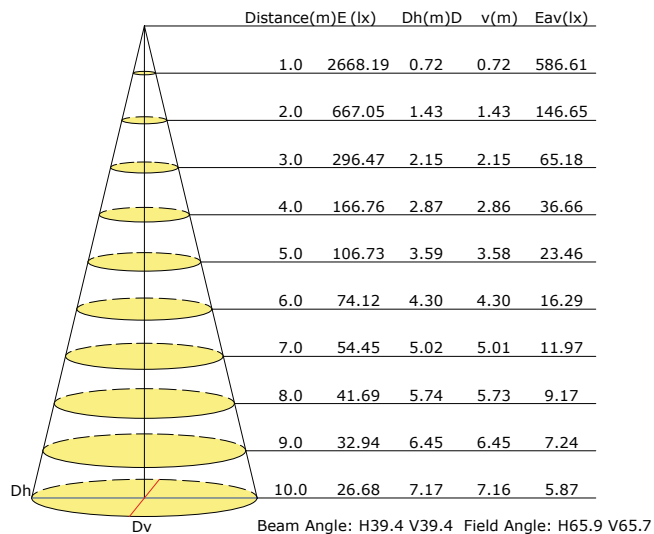

ÓPTICAS 30W
ref **7219_15°**
ref **7220_24°**
ref **7221_38°** Included.

ÓPTICAS 40W
ref **7222_15°**
ref **7223_24°**
ref **7224_38°** Included.

NEW COLLECTION

LED 15W 4000K 38°

Luminous Intensity Distribution Curve

Illuminance at a Distance

LED 20W 4000K 38°

Luminous Intensity Distribution Curve

Illuminance at a Distance

LED 30W 4000K 38°

Luminous Intensity Distribution Curve

Illuminance at a Distance

LED 40W 4000K 38°

Luminous Intensity Distribution Curve

Illuminance at a Distance