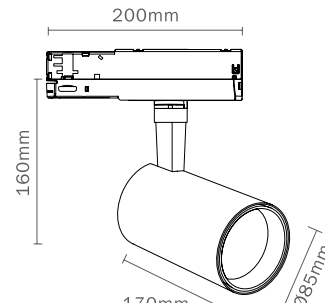

7208 Negro-Black
LED 15W 3000K 1500lm

7209 Negro-Black
LED 20W 3000K 2000lm

7210 Negro-Black
LED 30W 3000K 3000lm

7211 Negro-Black
LED 40W 3000K 4000lm

7212 Negro-Black
LED 15W 4000K 1650lm

7213 Negro-Black
LED 20W 4000K 2200lm

7214 Negro-Black
LED 30W 4000K 3300lm

7215 Negro-Black
LED 40W 4000K 4400lm

ÓPTICAS 15/20W
ref **7216_15°**
ref **7217_24°**
ref **7218_38°** Included.

ÓPTICAS 15/20W
ref **7216_15°**
ref **7217_24°**
ref **7218_38°** Included.

ÓPTICAS 30W
ref **7219_15°**
ref **7220_24°**
ref **7221_38°** Included.

ÓPTICAS 40W
ref **7222_15°**
ref **7223_24°**
ref **7224_38°** Included.