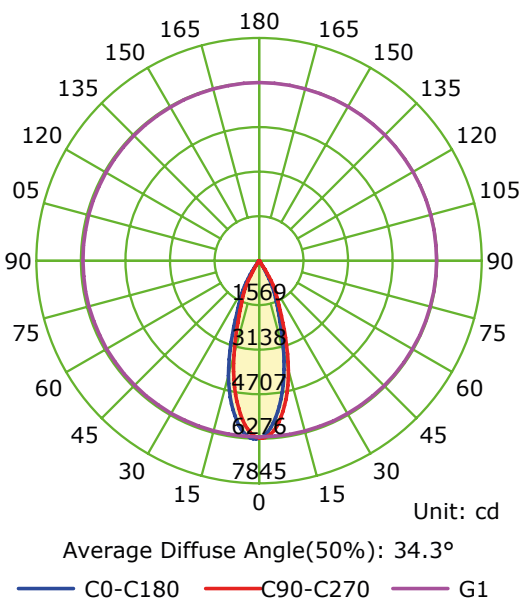

ÓPTICAS 30W
ref **7219_15°**
ref **7220_24°**
ref **7221_38°** Included.

ÓPTICAS 40W
ref **7222_15°**
ref **7223_24°**
ref **7224_38°** Included.

NEW COLLECTION

LED 15W 4000K 38°

Luminous Intensity Distribution Curve

Illuminance at a Distance

LED 20W 4000K 38°

Luminous Intensity Distribution Curve

Illuminance at a Distance

LED 30W 4000K 38°

Luminous Intensity Distribution Curve

Illuminance at a Distance

LED 40W 4000K 38°

Luminous Intensity Distribution Curve

Illuminance at a Distance