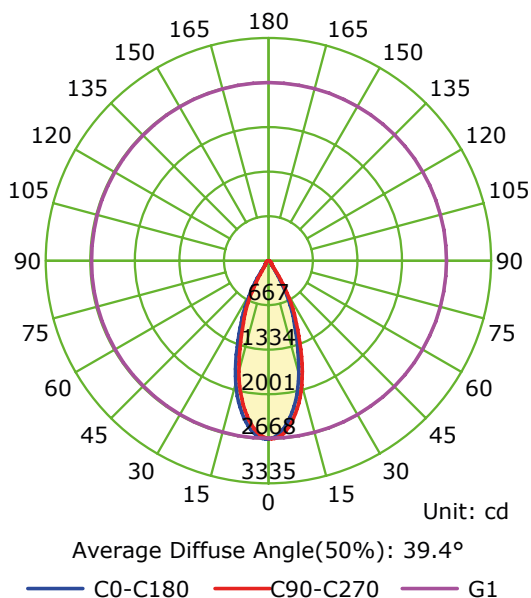

7214 Negro-Black
LED 30W 4000K 3300lm

7215 Negro-Black
LED 40W 4000K 4400lm

ÓPTICAS 15/20W
ref **7216_15°**
ref **7217_24°**
ref **7218_38°** Included.

ÓPTICAS 15/20W
ref **7216_15°**
ref **7217_24°**
ref **7218_38°** Included.

ÓPTICAS 30W
ref **7219_15°**
ref **7220_24°**
ref **7221_38°** Included.

ÓPTICAS 40W
ref **7222_15°**
ref **7223_24°**
ref **7224_38°** Included.

NEW COLLECTION

LED 15W 4000K 38°

Luminous Intensity Distribution Curve

Illuminance at a Distance

LED 20W 4000K 38°

Luminous Intensity Distribution Curve

Illuminance at a Distance

LED 30W 4000K 38°

Luminous Intensity Distribution Curve

Illuminance at a Distance

LED 40W 4000K 38°

Luminous Intensity Distribution Curve

Illuminance at a Distance