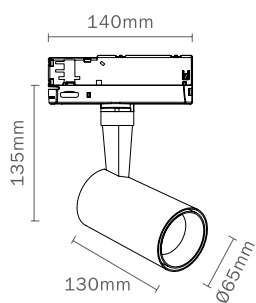

7208 Negro-Black
LED 15W 3000K 1500lm

7209 Negro-Black
LED 20W 3000K 2000lm

7210 Negro-Black
LED 30W 3000K 3000lm

7211 Negro-Black
LED 40W 3000K 4000lm

7212 Negro-Black
LED 15W 4000K 1650lm

7213 Negro-Black
LED 20W 4000K 2200lm

7214 Negro-Black
LED 30W 4000K 3300lm

7215 Negro-Black
LED 40W 4000K 4400lm

ÓPTICAS 15/20W
ref **7216_15°**
ref **7217_24°**
ref **7218_38°** Included.

ÓPTICAS 15/20W
ref **7216_15°**
ref **7217_24°**
ref **7218_38°** Included.

ÓPTICAS 30W
ref **7219_15°**
ref **7220_24°**
ref **7221_38°** Included.

ÓPTICAS 40W
ref **7222_15°**
ref **7223_24°**
ref **7224_38°** Included.