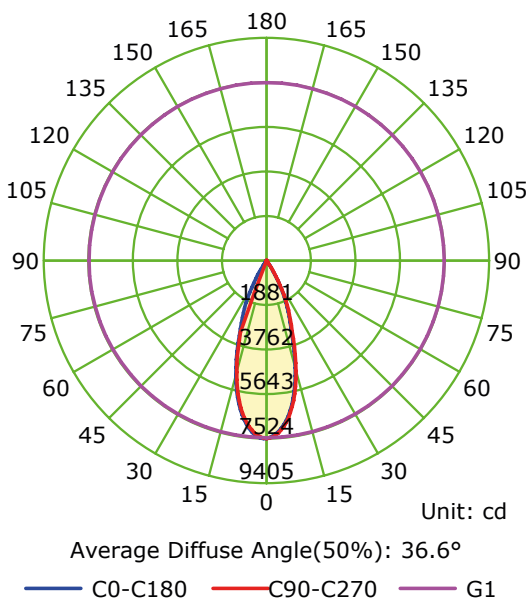

ÓPTICAS 30W
ref **7219_15°**
ref **7220_24°**
ref **7221_38°** Included.

ÓPTICAS 40W
ref **7222_15°**
ref **7223_24°**
ref **7224_38°** Included.

NEW COLLECTION

LED 15W 4000K 38°

Luminous Intensity Distribution Curve

Illuminance at a Distance

LED 20W 4000K 38°

Luminous Intensity Distribution Curve

Illuminance at a Distance

LED 30W 4000K 38°

Luminous Intensity Distribution Curve

Illuminance at a Distance

LED 40W 4000K 38°

Luminous Intensity Distribution Curve

Illuminance at a Distance