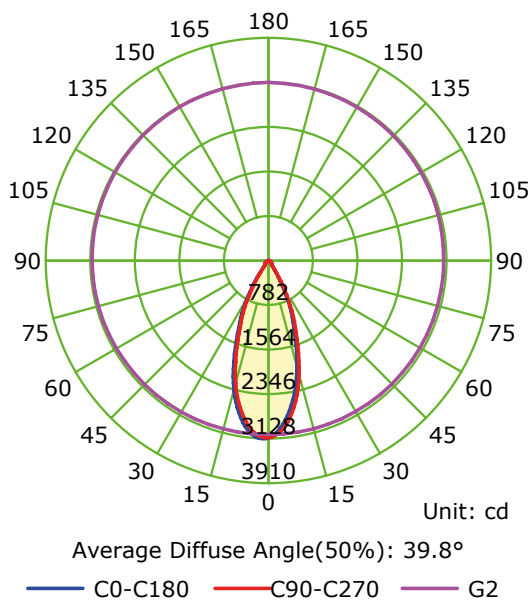

7214 Negro-Black
LED 30W 4000K 3300lm

7215 Negro-Black
LED 40W 4000K 4400lm

ÓPTICAS 15/20W
ref **7216_15°**
ref **7217_24°**
ref **7218_38°** Included.

ÓPTICAS 15/20W
ref **7216_15°**
ref **7217_24°**
ref **7218_38°** Included.

ÓPTICAS 30W
ref **7219_15°**
ref **7220_24°**
ref **7221_38°** Included.

ÓPTICAS 40W
ref **7222_15°**
ref **7223_24°**
ref **7224_38°** Included.

NEW COLLECTION

LED 15W 4000K 38°

Luminous Intensity Distribution Curve

Illuminance at a Distance

LED 20W 4000K 38°

Luminous Intensity Distribution Curve

Illuminance at a Distance

LED 30W 4000K 38°

Luminous Intensity Distribution Curve

Illuminance at a Distance

LED 40W 4000K 38°

Luminous Intensity Distribution Curve

Illuminance at a Distance