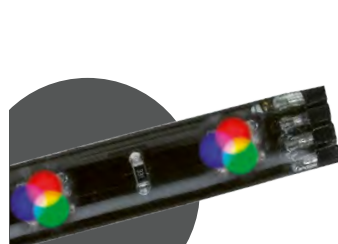

- 👉 White 📦 Plastic
- 👉 Blanco 📦 Plástico
- 👉 Bianco 📦 Plastica

YourLED Eco Comfort Set Touch

230/12V

YourLED Eco Comfort Set Touch
1m expanded max. 2m

incl. 1x2,4W
3.000 K
☞ 120°
230/12V, incl. ⚡ 6 VA
⏏ 3 mm ⏏ 10,5 mm ⏏ 1 m
EAN 4000870 709542
709.54 📦

- 👉 White 📦 Plastic
- 👉 Blanco 📦 Plástico
- 👉 Bianco 📦 Plastica

YourLED Comfort Set Night

230/12V

YourLED Comfort Set Night
1m expanded max. 2m

incl. 1x3W
273 lm, 3.000 K
☞ 120°
230/12V, incl. ⚡ 6 VA
⏏ 3 mm ⏏ 975 mm ⏏ 10,5 mm ⏏ 1 m
EAN 4000870 709559
709.55 📦

- 👉 Black 📦 Plastic
- 👉 Negro 📦 Plástico
- 👉 Nero 📦 Plastica

YourLED Comfort Set Lights and Sound

230/12V

YourLED Comfort Set Lights and Sound
3m expanded max. 5m

incl. 1x17,8W
☞ 120°
1xCR 2025/3V
230/12V, incl. ⚡ 18 VA
⏏ 3 mm ⏏ 10,5 mm ⏏ 3 m
EAN 4000870 709566
709.56 📦